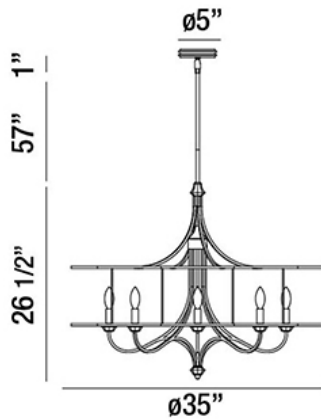

PALMISANO, 8-LIGHT CHANDELIER

Product Details

Item No.	:	30075-016
Finish	:	Silver
Diameter	:	35"
Height	:	26.5"
Est. Weight	:	13.82 lbs
Approval	:	cETLus

BULB DETAILS

No. of Bulbs	:	8
Bulb Type	:	B10
Bulb Wattage	:	60W
Bulb Socket	:	E12
Input Voltage	:	120V
Dimmable	:	Yes
Bulb Included	:	No

Options Available

ITEM NO.	FINISH	SHADE
30075-016	Silver	

Airy champagne leaf frame with clear beads and accents

TECHNICAL DETAILS

Hanging Support Type	:	Rod
Rod Length	:	57"
Canopy Diameter	:	5"
Canopy Height	:	1"