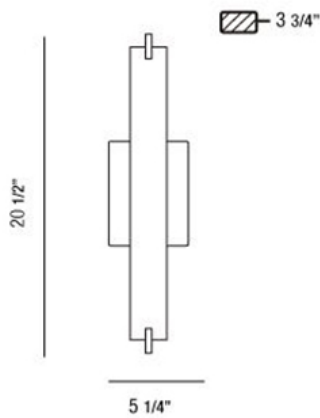

ZUMA, 1-LIGHT LED WALL SCONCE

Image type unknown
<http://www.eurofase.com//data/images/white/30179-011.jpg>

Options Available

ITEM NO.	FINISH	SHADE
30179-011	Chrome	Opal White
30179-028	Satin Nickel	

White tube glass with cast metal frame

Product Details

Item No.	:	30179-011
Finish	:	Chrome
Shade	:	Opal White
Width	:	20.75"
Height	:	5.25"
Max Extension	:	4"
Est. Weight	:	4.73 lbs
Approval	:	cETLus

BULB DETAILS

No. of Bulbs	:	1
Bulb Type	:	LED
Bulb Wattage	:	15W
Bulb Socket	:	LED
Input Voltage	:	120V
Dimmable	:	Yes
Lumens	:	1350lm
Kelvin	:	3200K
Bulb Included	:	Yes

TECHNICAL DETAILS

Canopy Length	:	4.344"
Canopy Width	:	4.344"
Canopy Height	:	1.375"
Driver	:	17.8w Weipeng Constant Current Driver

PROJECT INFORMATION

Job Name: Date: Type:

Comments: