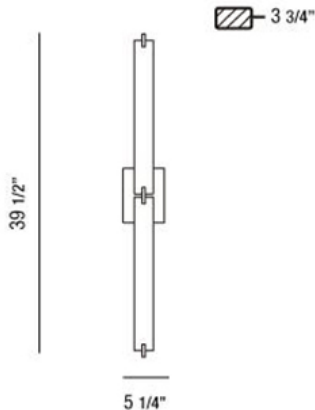

ZUMA, 1-LIGHT LED WALL SCONCE

Product Details

Item No.	:	30180-024
Finish	:	Satin Nickel
Shade	:	Opal White
Width	:	39.75"
Height	:	5.25"
Max Extension	:	4"
Est. Weight	:	8.36 lbs
Approval	:	cETLus

BULB DETAILS

No. of Bulbs	:	1
Bulb Type	:	LED
Bulb Wattage	:	30W
Bulb Socket	:	LED
Input Voltage	:	120V
Dimmable	:	Yes
Lumens	:	2700lm
Kelvin	:	3200K
Bulb Included	:	Yes

TECHNICAL DETAILS

Canopy Length	:	7.094"
Canopy Width	:	4.344"
Canopy Height	:	1.188"
Driver	:	33.6w Weipeng Constant Current Driver

Options Available

ITEM NO.	FINISH	SHADE
30180-017	Chrome	
30180-024	Satin Nickel	Opal White

White tube glass with cast metal frame

PROJECT INFORMATION

Job Name: Date: Type:

Comments: