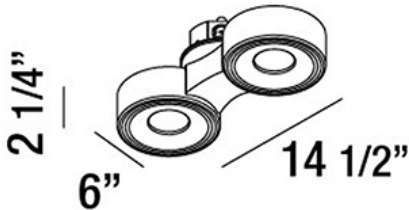

Options Available

ITEM NO.	FINISH	SHADE
30275-010	White	

Circular matte white downlight configurations