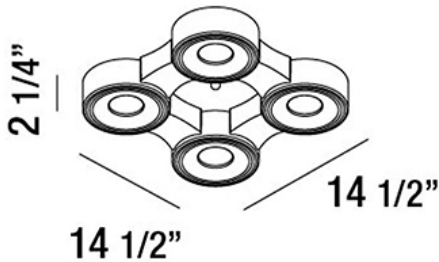

STAVRO, 4-LIGHT SQUARE SURFACE MOUNT

Product Details

Item No.	:	30277-014
Finish	:	White
Length	:	14.5"
Width	:	14.5"
Height	:	2.25"
Est. Weight	:	0.01 lbs
Approval	:	cETLus

BULB DETAILS

No. of Bulbs	:	4
Bulb Type	:	LED
Bulb Wattage	:	9W
Bulb Socket	:	LED
Input Voltage	:	120V
Dimmable	:	Yes
Lumens	:	2400lm
Kelvin	:	3000K
Bulb Included	:	Yes

Options Available

ITEM NO.	FINISH	SHADE
30277-014	White	

Circular matte white downlight configurations

PROJECT INFORMATION

Job Name: Date: Type:

Comments: