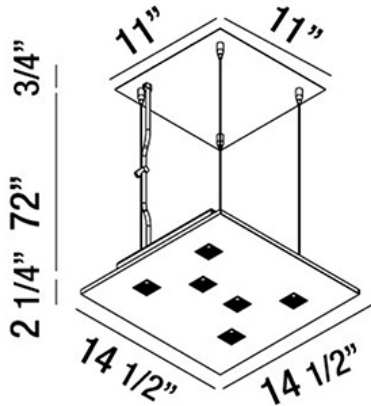

KANO, 6-LIGHT LED PENDANT

Product Details

Item No.	:	30290-013
Finish	:	White
Length	:	14.5"
Width	:	14.5"
Height	:	2.25"
Est. Weight	:	15.4 lbs
Approval	:	cETLus

BULB DETAILS

No. of Bulbs	:	6
Bulb Type	:	LED
Bulb Wattage	:	3W
Bulb Socket	:	LED
Input Voltage	:	120V
Dimmable	:	Yes
Lumens	:	990lm
Kelvin	:	3000K
CRI	:	80+
Bulb Included	:	Yes

Options Available

ITEM NO.	FINISH	SHADE
30290-013	White	

Minimal aluminum suspended modular LED lights

TECHNICAL DETAILS

Hanging Support Type	:	Aircraft Cable
Aircraft Cable Length	:	72"
Power Wire Length	:	72"
Canopy Length	:	11"
Canopy Width	:	11"
Canopy Height	:	0.75"