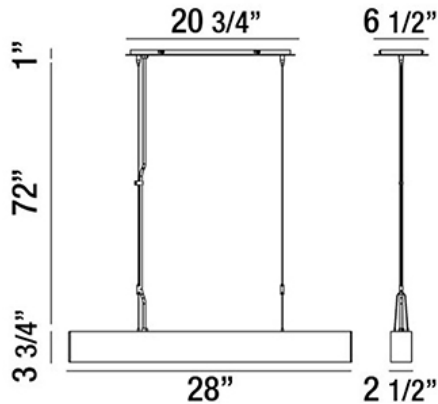

### Product Details

Item No.	:	30295-018
Finish	:	Black
Length	:	28"
Width	:	2.5"
Height	:	3.75"
Est. Weight	:	6.93 lbs
Approval	:	cETLus

### BULB DETAILS

No. of Bulbs	:	4
Bulb Type	:	LED
Bulb Wattage	:	4.5W
Bulb Socket	:	LED
Input Voltage	:	120V
Dimmable	:	No
Lumens	:	940lm
Kelvin	:	3000K
Bulb Included	:	Yes

### TECHNICAL DETAILS

Hanging Support Type	:	Aircraft Cable
Aircraft Cable Length	:	72"
Power Wire Length	:	72"
Canopy Length	:	20.75"
Canopy Width	:	6.5"
Canopy Height	:	1"