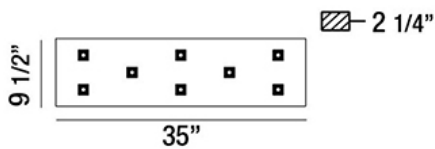

Options Available

ITEM NO.	FINISH	SHADE
30314-016	White	

Minimal aluminum suspended modular LED lights