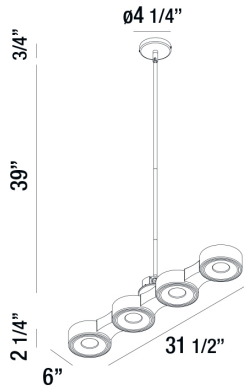

### Product Details

Item No.	:	30442-016
Finish	:	White
Length	:	31.5"
Width	:	6"
Height	:	2.25"
Est. Weight	:	16.5 lbs
Approval	:	cETLus

### BULB DETAILS

No. of Bulbs	:	4
Bulb Type	:	LED
Bulb Wattage	:	9W
Bulb Socket	:	LED
Input Voltage	:	120V
Dimmable	:	Yes
Lumens	:	2400lm
Kelvin	:	3000K
Bulb Included	:	No

### TECHNICAL DETAILS

Hanging Support Type	:	Rod
Rod Length	:	39"
Canopy Diameter	:	4.25"
Canopy Height	:	0.75"