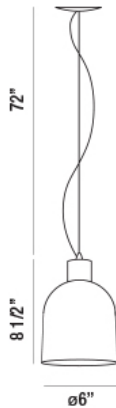

PONTI, 1-LIGHT PENDANT

Product Details

Item No.	:	30450-028
Finish	:	Chrome
Shade	:	Amber
Diameter	:	6"
Height	:	8.5"
Est. Weight	:	3.74 lbs
Approval	:	cETLus

BULB DETAILS

No. of Bulbs	:	1
Bulb Type	:	B10
Bulb Wattage	:	60W
Bulb Socket	:	E12
Input Voltage	:	120V
Dimmable	:	Yes
Bulb Included	:	No

Options Available

ITEM NO.	FINISH	SHADE
30450-011	Chrome	Clear
30450-028	Chrome	Amber
30450-035	Chrome	Smoke

TECHNICAL DETAILS

Hanging Support Type	:	Aircraft Cable
Aircraft Cable Length	:	72"
Power Wire Length	:	72"

Hand blown rippled glass suspended from a chrome canopy

PROJECT INFORMATION

Job Name: Date: Type:

Comments: