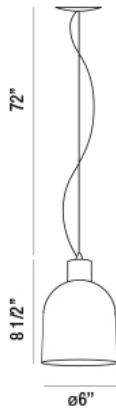

### Product Details

Item No.	:	30450-035
Finish	:	Chrome
Shade	:	Smoke
Diameter	:	6"
Height	:	8.5"
Est. Weight	:	3.74 lbs
Approval	:	cETLus

### BULB DETAILS

No. of Bulbs	:	1
Bulb Type	:	B10
Bulb Wattage	:	60W
Bulb Socket	:	E12
Input Voltage	:	120V
Dimmable	:	Yes
Bulb Included	:	No

### TECHNICAL DETAILS

Hanging Support Type	:	Aircraft Cable
Aircraft Cable Length	:	72"
Power Wire Length	:	72"

Hand blown rippled glass suspended from a chrome canopy