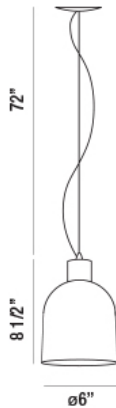

### Product Details

Item No.	:	30450-011
Finish	:	Chrome
Shade	:	Clear
Diameter	:	6"
Height	:	8.5"
Est. Weight	:	3.74 lbs
Approval	:	cETLus

### BULB DETAILS

No. of Bulbs	:	1
Bulb Type	:	B10
Bulb Wattage	:	60W
Bulb Socket	:	E12
Input Voltage	:	120V
Dimmable	:	Yes
Bulb Included	:	No

### TECHNICAL DETAILS

Hanging Support Type	:	Aircraft Cable
Aircraft Cable Length	:	72"
Power Wire Length	:	72"

Hand blown rippled glass suspended from a chrome canopy