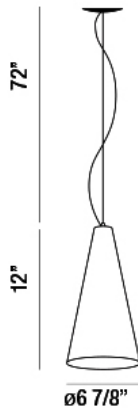

### Product Details

Item No.	:	30452-039
Finish	:	Chrome
Shade	:	Smoke
Diameter	:	6.88"
Height	:	12"
Est. Weight	:	5.28 lbs
Approval	:	cETLus

### BULB DETAILS

No. of Bulbs	:	1
Bulb Type	:	A19
Bulb Wattage	:	60W
Bulb Socket	:	E26
Input Voltage	:	120V
Dimmable	:	Yes
Bulb Included	:	No

### TECHNICAL DETAILS

Hanging Support Type	:	Aircraft Cable
Aircraft Cable Length	:	72"
Power Wire Length	:	72"

Conical rippled hand blown glass suspended from a chrome canopy