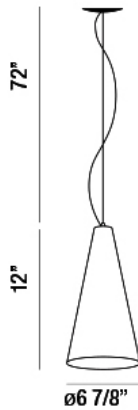

### Product Details

Item No.	:	30452-015
Finish	:	Chrome
Shade	:	Clear
Diameter	:	6.88"
Height	:	12"
Est. Weight	:	5.28 lbs
Approval	:	cETLus

### BULB DETAILS

No. of Bulbs	:	1
Bulb Type	:	A19
Bulb Wattage	:	60W
Bulb Socket	:	E26
Input Voltage	:	120V
Dimmable	:	Yes
Bulb Included	:	No

### TECHNICAL DETAILS

Hanging Support Type	:	Aircraft Cable
Aircraft Cable Length	:	72"
Power Wire Length	:	72"

Conical rippled hand blown glass suspended from a chrome canopy