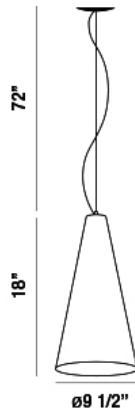

### Product Details

Item No.	:	30453-029
Finish	:	Chrome
Shade	:	Amber
Diameter	:	9.5"
Height	:	18"
Est. Weight	:	18.04 lbs
Approval	:	cETLus

### TECHNICAL DETAILS

Hanging Support Type	:	Aircraft Cable
Aircraft Cable Length	:	72"
Power Wire Length	:	72"

Conical rippled hand blown glass suspended from a chrome canopy