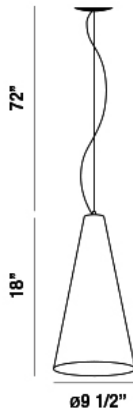

ISOLO, 1-LIGHT PENDANT

Product Details

Item No.	:	30453-036
Finish	:	Chrome
Shade	:	Smoke
Diameter	:	9.5"
Height	:	18"
Est. Weight	:	18.04 lbs
Approval	:	cETLus

BULB DETAILS

No. of Bulbs	:	1
Bulb Type	:	A19
Bulb Wattage	:	60W
Bulb Socket	:	E26
Input Voltage	:	120V
Dimmable	:	Yes
Bulb Included	:	No

Options Available

ITEM NO.	FINISH	SHADE
30453-012	Chrome	Clear
30453-029	Chrome	Amber
30453-036	Chrome	Smoke

TECHNICAL DETAILS

Hanging Support Type	:	Aircraft Cable
Aircraft Cable Length	:	72"
Power Wire Length	:	72"

Conical rippled hand blown glass suspended from a chrome canopy

PROJECT INFORMATION

Job Name: Date: Type:

Comments: