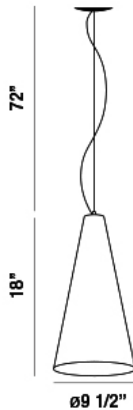

ISOLO, 1-LIGHT PENDANT

Product Details

Item No.	:	30453-012
Finish	:	Chrome
Shade	:	Clear
Diameter	:	9.5"
Height	:	18"
Est. Weight	:	18.04 lbs
Approval	:	cETLus

BULB DETAILS

No. of Bulbs	:	1
Bulb Type	:	A19
Bulb Wattage	:	60W
Bulb Socket	:	E26
Input Voltage	:	120V
Dimmable	:	Yes
Bulb Included	:	No

Options Available

ITEM NO.	FINISH	SHADE
30453-012	Chrome	Clear
30453-029	Chrome	Amber
30453-036	Chrome	Smoke

TECHNICAL DETAILS

Hanging Support Type	:	Aircraft Cable
Aircraft Cable Length	:	72"
Power Wire Length	:	72"

Conical rippled hand blown glass suspended from a chrome canopy

PROJECT INFORMATION

Job Name: Date: Type:

Comments: