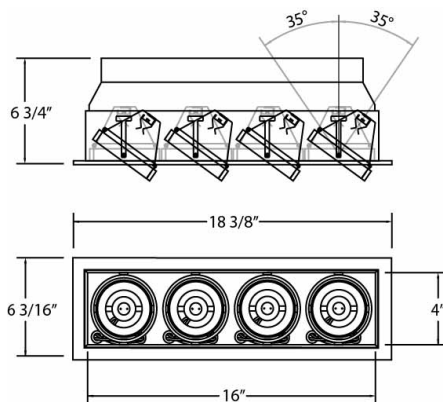

### Product Details

Item No.	:	TE114AGU10-22
Finish	:	White
Shade	:	White
Length	:	18.38"
Width	:	6.19"
Height	:	6.75"
Est. Weight	:	8.03 lbs
Approval	:	cETLus

### TECHNICAL DETAILS

Beam Angle	:	40 degrees
Housing Model No.	:	Nc: 24054-010 Ic: 24074-018

### HOUSING DETAILS

HOUSING #	APPLICATION	CUT HOLE	LENGTH	WIDTH	LAMPING
24054-010	New Construction	17.375" x 5.125"	21.75"	9.25"	50W GU10
24074-018	Insulated Ceiling	17.375" x 5.125"	26"	12.75"	