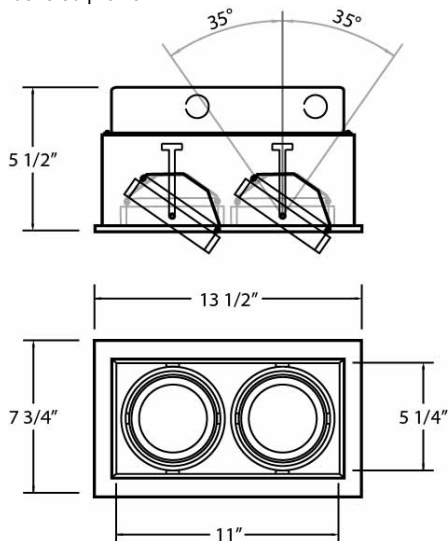

TE102TR, 2-LIGHT, MULTIPLE RECESSED, AR111, W/TRANSFORMER

Product Details

| | | |
|-------------|---|------------|
| Item No. | : | TE102TR-01 |
| Finish | : | Black |
| Shade | : | Black |
| Length | : | 13.5" |
| Width | : | 7.75" |
| Height | : | 5.5" |
| Est. Weight | : | 5.59 lbs |
| Approval | : | cETLus |

BULB DETAILS

| | | |
|---------------|---|-------|
| No. of Bulbs | : | 2 |
| Bulb Type | : | PAR36 |
| Bulb Voltage | : | 12V |
| Bulb Wattage | : | 50W |
| Bulb Socket | : | G53 |
| Input Voltage | : | 120V |
| Dimmable | : | Yes |
| Bulb Included | : | No |

Options Available

| | | |
|-----------------|---------------|--------------|
| ITEM NO. | FINISH | SHADE |
| TE102TR-01 | Black | Black |

Recessed multi-light fixture series. Designed for remodel applications but also suitable for new construction applications. Adjustable 35 degrees on both axis for aiming in any direction. Cast metal outer trim ring with beveled profile.

TECHNICAL DETAILS

| | | |
|-----------------------|---|--------------------------------|
| Transformer | : | 2 X 80W Electronic Transformer |
| Horizontal Adjustment | : | 35 degrees |
| Housing Model No. | : | Nc: 24058-018 Ic: 24078-016 |