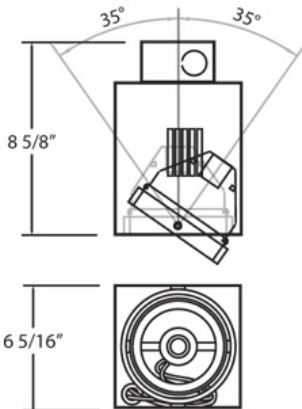

TE221LED, 1-LIGHT TRIMLESS LED MULTIPLE RECESS

Product Details

Item No.	:	TE221LED-02
Finish	:	White
Length	:	6.13"
Width	:	6.13"
Height	:	7"
Est. Weight	:	7.15 lbs
Approval	:	cETLus

BULB DETAILS

No. of Bulbs	:	1
Bulb Type	:	LED
Bulb Wattage	:	26W
Bulb Socket	:	LED
Input Voltage	:	120V
Dimmable	:	Yes
Lumens	:	2632lm
Kelvin	:	3000K
CRI	:	80+
Bulb Included	:	Yes

Options Available

ITEM NO.	FINISH	SHADE
TE221LED-01	Black	
TE221LED-02	White	

TECHNICAL DETAILS

Driver	:	Inventronics 35w Current Driver
Beam Angle	:	40 degrees
Housing Model No.	:	Nc: 24067-010 Ic: 24087-018

HOUSING DETAILS

HOUSING #	APPLICATION	CUT HOLE	LENGTH	WIDTH	LAMPING
24067-010	New Construction	6.5" x 6.5"	11.25"	11.25"	26W LED
24087-018	Insulated Ceiling	6.5" x 6.5"	12.75"	12.75"	

PROJECT INFORMATION