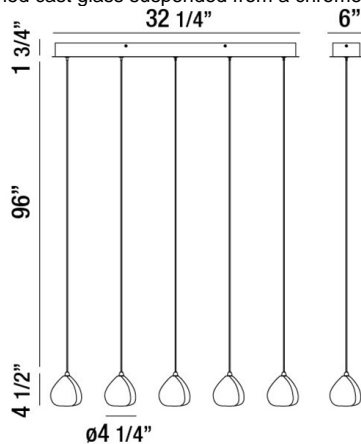

### Product Details

Item No.	:	29044-030
Finish	:	Chrome
Shade	:	Amber
Length	:	32.25"
Width	:	6"
Height	:	4.5"
Est. Weight	:	18.48 lbs
Approval	:	cETLus

### BULB DETAILS

No. of Bulbs	:	5
Bulb Type	:	G4
Bulb Voltage	:	12V
Bulb Wattage	:	20W
Bulb Socket	:	G4
Input Voltage	:	120V
Dimmable	:	Yes
Bulb Included	:	Yes

### TECHNICAL DETAILS

Hanging Support Type	:	Wire
Wire Length	:	96"
Canopy Length	:	32.25"
Canopy Width	:	6"
Canopy Height	:	1.75"

Translucent polished cast glass suspended from a chrome canopy