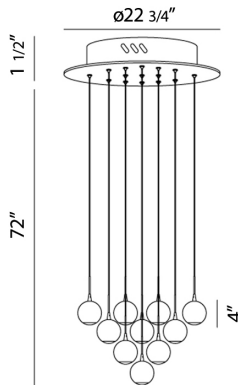

PATRUNO, 24-LIGHT LED CHANDELIER

Product Details

Item No.	:	28175-018
Finish	:	Matte White
Shade	:	Frosted Acrylic
Diameter	:	22.75"
Height	:	4"
Est. Weight	:	37.62 lbs
Approval	:	cETLus

BULB DETAILS

No. of Bulbs	:	24
Bulb Type	:	LED
Bulb Wattage	:	2.2W
Bulb Socket	:	LED
Input Voltage	:	120V
Dimmable	:	Yes
Lumens	:	3800lm
Kelvin	:	4200K
CRI	:	72+
Bulb Included	:	Yes

Options Available

ITEM NO.	FINISH	SHADE
28175-018	Matte White	Frosted Acrylic

Contemporary matte metal spheres arranged into clustered arrays

TECHNICAL DETAILS

Hanging Support Type	:	Wire
Wire Length	:	72"
Canopy Diameter	:	22.75"
Canopy Height	:	1.5"