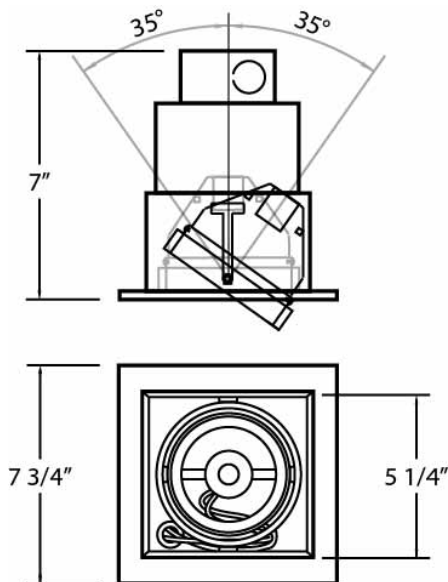

TE131LED, 1-LIGHT LED MULTIPLE RECESS

Product Details

Item No.	:	TE131LED-02
Finish	:	Black
Shade	:	White
Length	:	7.66"
Width	:	7.66"
Height	:	7.31"
Est. Weight	:	6.6 lbs
Approval	:	cETLus

BULB DETAILS

No. of Bulbs	:	1
Bulb Type	:	LED
Bulb Wattage	:	26W
Bulb Socket	:	LED
Input Voltage	:	120V
Dimmable	:	Yes
Lumens	:	2632lm
Kelvin	:	3000K
CRI	:	80+
Bulb Included	:	Yes

Options Available

ITEM NO.	FINISH	SHADE
TE131LED-01	Black	Black
TE131LED-02	Black	White
TE131LED-0N	Black	Platinum
TE131LED-22	White	White

TECHNICAL DETAILS

Driver	:	Inventronics 35w Current Driver
Beam Angle	:	40 degrees
Housing Model No.	:	Nc: 24057-011 Ic: 24077-019

HOUSING DETAILS

HOUSING #	APPLICATION	CUT HOLE	LENGTH	WIDTH	LAMPING
24057-011	New Construction	6.75" x 6.75"	11.25"	11.25"	26W LED
24077-019	Insulated Ceiling	6.75" x 6.75"	12.75"	12.75"	

PROJECT INFORMATION