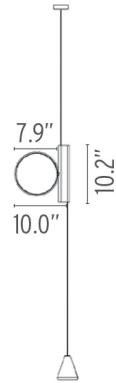

FLOS

OK - Specification Sheet by Konstantin Grcic, 2014

Mounting	Ceiling Pendant
Lamp (Bulb) Description	EDGE LIGHTING TECHNOLOGY - 2700K - 1638lm - CRI85 - 18W
Environment	Indoor - Dry Location
Finish	Black
Technical and Product Description	OK Light with an ultra-flat LED surface with edge-lighting technology, directable over 360 degrees. A small rectangular box that houses the electronic components slides vertically over the metal wire of the lamp balanced by cone shaped counterweight. Soft-touch switch.

Electrical

Switching	Optical Switch with dimmer on black cord
IP Rating	IP20

Physical

Cord Length (inches)	157" - Black
Construction Material	Aluminum, PMMA
Weight	6.4 lbs

● F4640030 Black

Dimensional Image