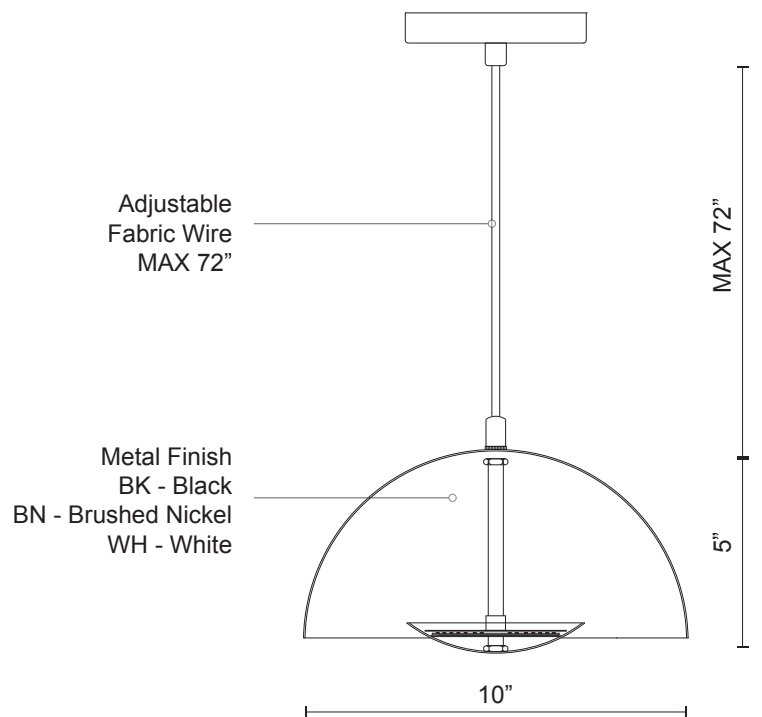

### Sophisticated LED technology meets pendant with timeless design

- Black, brushed nickel or white dome shade
- Bottom bowl with upward light and reflects back down off gloss white interior
- Four different sizes with max. cable length 72"
- Dimmable with ELV dimmer (Not included)
- 120V

PROJECT	
DATE	TYPE

401141 WH-LED

Metal Finish  
 BK - Black  
 BN - Brushed Nickel  
 WH - White

401141 BK-LED

401141 BN-LED

401141 WH-LED

LED Engine