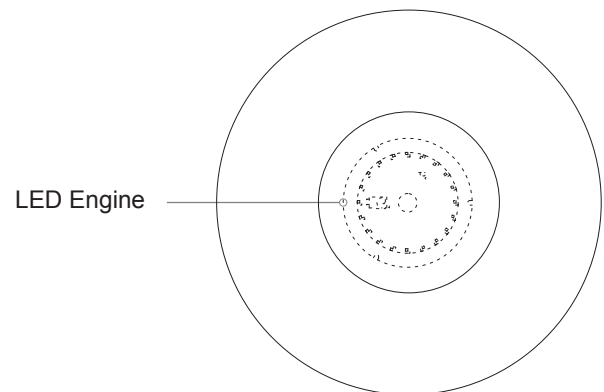

401141-LED

SPECIFICATION SHEET

Sophisticated LED technology meets pendant with timeless design

- Black, brushed nickel or white dome shade
- Bottom bowl with upward light and reflects back down off gloss white interior
- Four different sizes with max. cable length 72"
- Dimmable with ELV dimmer (Not included)
- 120V

Color Temp 3000K
CRI (Ra) >80
Dimming 100% - 10%
Rated Life 50,000 hours

Voltage	Watt	LED Lumens	Delivered Lumens	Finish(es)
120V	10W	800lm	500lm*	BK / BN / WH

* Subject to testing confirmation

PROJECT	
DATE	TYPE

Metal Finish
BK - Black
BN - Brushed Nickel
WH - White

LED Engine