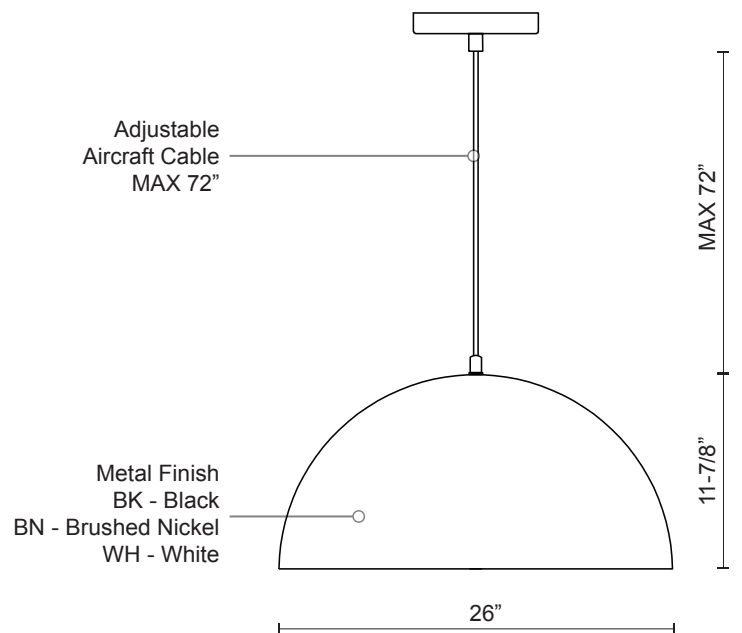

401143-LED

SPECIFICATION SHEET

Sophisticated LED technology meets pendant with timeless design

- Black, brushed nickel or white dome shade
- Bottom bowl with upward light and reflects back down off gloss white interior
- Four different sizes with max. cable length 72"
- Dimmable with ELV dimmer (Not included)
- 120V

Color Temp 3000K
CRI (Ra) >80
Dimming 100% - 10%
Rated Life 50,000 hours

Voltage	Watt	LED Lumens	Delivered Lumens	Finish(es)
120V	28W	2500lm	1500lm*	BK / BN / WH

* Subject to testing confirmation

PROJECT		
DATE		TYPE