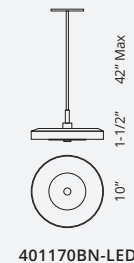

401170BN-LED