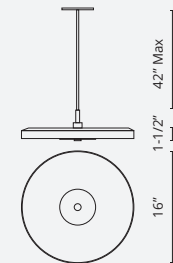

401171BN-LED