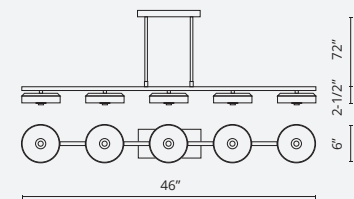

401175BN-LED

401173BN-LED / 401174BN-LED / 401175BN-LED

Sophisticated LED technology meets retro yet stylish pendant

- Frosted glass diffusers
- Round brushed nickel shades
- Three different sizes
- Maximum cable length 72"
- Dimmable with ELV dimmer (Not included)
- 120V

Color Temp 3000K
CRI (Ra) >80
Dimming 100% - 10%
Rated Life 50,000 hours

Model	Voltage	Watt	LED Lumens	Delivered Lumens	Custom Options	Finish
401173BN-LED	120V	24W	3 x 600	800	2700K - 5000K Available Min. Qty May Apply	BN - Brushed Nickel
401174BN-LED	120V	32W	4 x 600	1100		
401175BN-LED	120V	40W	5 x 600	1400