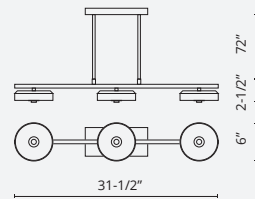

401173BN-LED