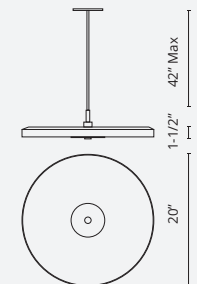

401172BN-LED

401170BN-LED / 401171BN-LED / 401172BN-LED

Sophisticated LED technology meets retro yet stylish pendant

- Frosted glass diffusers
- Round brushed nickel shades
- Three different sizes
- Maximum rod length 42"
- Dimmable with ELV dimmer (Not included)
- 120V

Color Temp 3000K
CRI (Ra) >80
Dimming 100% - 10%
Rated Life 50,000 hours

Model	Voltage	Watt	LED Lumens	Delivered Lumens	Custom Options	Finish
401170BN-LED	120V	15W	1300	700	2700K - 5000K Available Min. Qty May Apply	BN - Brushed Nickel
401171BN-LED	120V	23W	2000	1100		
401172BN-LED	120V	35W	3000	1400