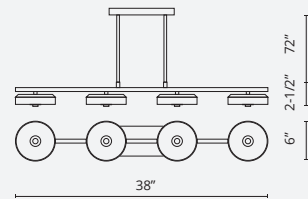

401174BN-LED