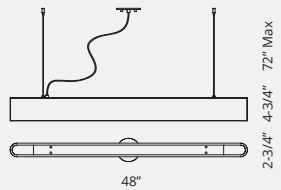

442004-LED

442005-LED