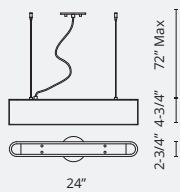

442004WH-LED