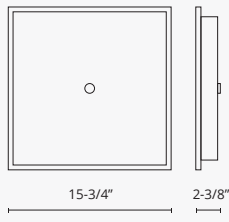

501106-LED

501107-LED

501106-LED / 501107-LED

Sophisticated LED technology meets ceiling with modern simplicity

- Square white linen shade
- Chrome details
- Dimmable with ELV dimmer (Not included)
- 120V

Color Temp 3000K
CRI (Ra) >80
Dimming 100% - 10%
Rated Life 50,000 hours

Model	Voltage	Watt	LED Lumens	Delivered Lumens	Custom Options	Finish
501106-LED	120V	15W	1300	850*	2700K - 5000K Available Min. Qty May Apply	CH - Chrome
501107-LED	120V	19W	1600	1000*