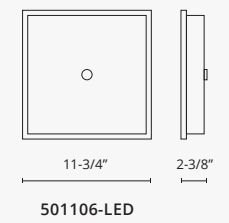

501104-LED / 501105-LED

Sophisticated LED technology meets ceiling with modern simplicity

- Round white linen shade
- Chrome details
- Dimmable with ELV dimmer (Not included)
- 120V

Color Temp 3000K
CRI (Ra) >80
Dimming 100% - 10%
Rated Life 50,000 hours

Model	Voltage	Watt	LED Lumens	Delivered Lumens	Custom Options	Finish
501104-LED	120V	15W	1300	850*	2700K - 5000K Available Min. Qty May Apply	CH - Chrome
501105-LED	120V	19W	1600	1000*		

501106-LED / 501107-LED

Sophisticated LED technology meets ceiling with modern simplicity

- Square white linen shade
- Chrome details
- Dimmable with ELV dimmer (Not included)
- 120V

Color Temp 3000K
CRI (Ra) >80
Dimming 100% - 10%
Rated Life 50,000 hours

Model	Voltage	Watt	LED Lumens	Delivered Lumens	Custom Options	Finish
501106-LED	120V	15W	1300	850*	2700K - 5000K Available Min. Qty May Apply	CH - Chrome
501107-LED	120V	19W	1600	1000*		

502103CH-LED / 502105CH-LED

Sophisticated LED technology meets ceiling with modern simplicity

- Clear encased bubble crystals
- Chrome details
- Dimmable with ELV dimmer (Not included)
- 120V

Color Temp 3000K
CRI (Ra) >80
Dimming 100% - 10%
Rated Life 50,000 hours

Model	Voltage	Watt	LED Lumens	Delivered Lumens	Custom Options	Finish
502103CH-LED	120V	21W	3 x 600	960	2700K - 5000K Available Min. Qty May Apply	CH - Chrome
502105CH-LED	120V	35W	5 x 600	1600