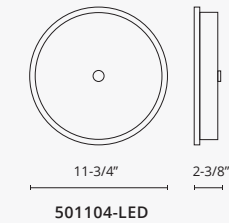

501104-LED