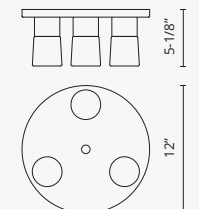

502103CH-LED