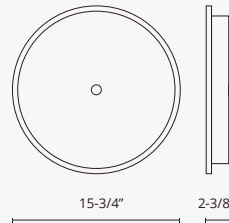

501105-LED

501104-LED / 501105-LED

Sophisticated LED technology meets ceiling with modern simplicity

- Round white linen shade
- Chrome details
- Dimmable with ELV dimmer (Not included)
- 120V

Color Temp 3000K
CRI (Ra) >80
Dimming 100% - 10%
Rated Life 50,000 hours

Model	Voltage	Watt	LED Lumens	Delivered Lumens	Custom Options	Finish
501104-LED	120V	15W	1300	850*	2700K - 5000K Available Min. Qty May Apply	CH - Chrome
501105-LED	120V	19W	1600	1000*