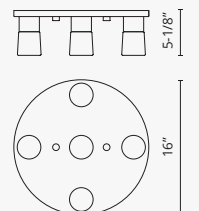

502105CH-LED

502103CH-LED / 502105CH-LED

Sophisticated LED technology meets ceiling with modern simplicity

- Clear encased bubble crystals
- Chrome details
- Dimmable with ELV dimmer (Not included)
- 120V

Color Temp 3000K
CRI (Ra) >80
Dimming 100% - 10%
Rated Life 50,000 hours

Model	Voltage	Watt	LED Lumens	Delivered Lumens	Custom Options	Finish
502103CH-LED	120V	21W	3 x 600	960	2700K - 5000K Available Min. Qty May Apply	CH - Chrome
502105CH-LED	120V	35W	5 x 600	1600