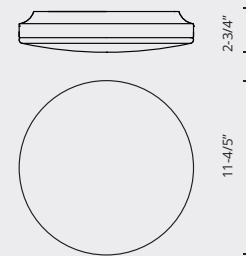

FM12411-SV

FM12411-CH

FM12411

Sophisticated LED technology meets ceiling with elegant design

- White acrylic diffuser
- Chrome or silver metal details
- Dimmable with ELV dimmer (Not included)
- 120V

Color Temp 3000K
 CRI (Ra) >80
 Dimming 100% - 10%
 Rated Life 50,000 hours