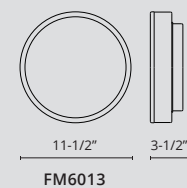

FM6013 / FM6016

Sophisticated LED technology meets ceiling with modern simplicity

- Round white opal glass
- Dimmable with ELV dimmer (Not included)
- Brushed nickel or chrome details
- 120V

Color Temp 3000K
CRI (Ra) >80
Dimming 100% - 10%
Rated Life 50,000 hours

Model	Voltage	Watt	LED Lumens	Delivered Lumens	Custom Options	Finish
FM6013	120V	15W	1300	900	2700K - 5000K Available	BN - Brushed Nickel
FM6016	120V	18W	1600	1070	Min. Qty May Apply	CH - Chrome

FM3808-WH / FM3810-WH / FM3812-WH / FM3816-WH

Sophisticated LED technology meets ceiling with minimalist design

- Round white opal glass
- Dimmable with ELV dimmer (Not included)
- White powder coated canopy
- 120V

Color Temp 3000K
CRI (Ra) >80
Dimming 100% - 10%
Rated Life 50,000 hours

Model	Voltage	Watt	LED Lumens	Delivered Lumens	Custom Options	Finish
FM3808-WH	120V	8W	600	450	2700K - 5000K Available	WH- White Powder Coated
FM3810-WH	120V	10W	800	650	Min. Qty May Apply	
FM3812-WH	120V	15W	1300	900		
FM3816-WH	120V	18W	1600	1200