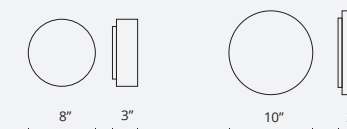

FM3810-WH

FM3808-WH