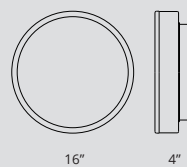

FM6013

FM6016

FM6013 / FM6016

Sophisticated LED technology meets ceiling with modern simplicity

- Round white opal glass
- Dimmable with ELV dimmer (Not included)
- Brushed nickel or chrome details
- 120V

Color Temp 3000K
CRI (Ra) >80
Dimming 100% - 10%
Rated Life 50,000 hours

Model	Voltage	Watt	LED Lumens	Delivered Lumens	Custom Options	Finish
FM6013	120V	15W	1300	900	2700K - 5000K Available	BN - Brushed Nickel
FM6016	120V	18W	1600	1070	Min. Qty May Apply	CH - Chrome