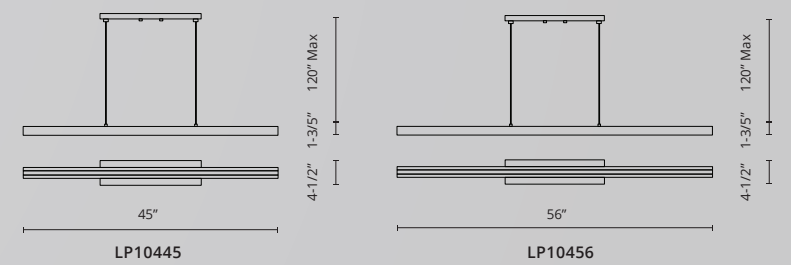

LP10445-WH

LP10445-ES

LP10456-WH

LP10456-ES

LP10445 / LP10456

Sophisticated LED technology meets modern linear pendants

- Linear metal shades in espresso or white
- Frosted acrylic diffuser
- Maximum cable length 120"
- Dimmable with ELV dimmer (Not included) 120V

Color Temp 3000K
CRI (Ra) >80
Dimming 100% - 10%
Rated Life 50,000 hours

Model	Voltage	Watt	LED Lumens	Delivered Lumens	Custom Options	Finish
LP10445-ES	120V	30W	2400	900*	2700K - 5000K Available Min. Qty May Apply	ES - Espresso WH - White
LP10445-WH	120V	30W	2400	1100*		
LP10456-ES	120V	38W	3000	1100*		
LP10456-WH	120V	38W	3000	1500*		