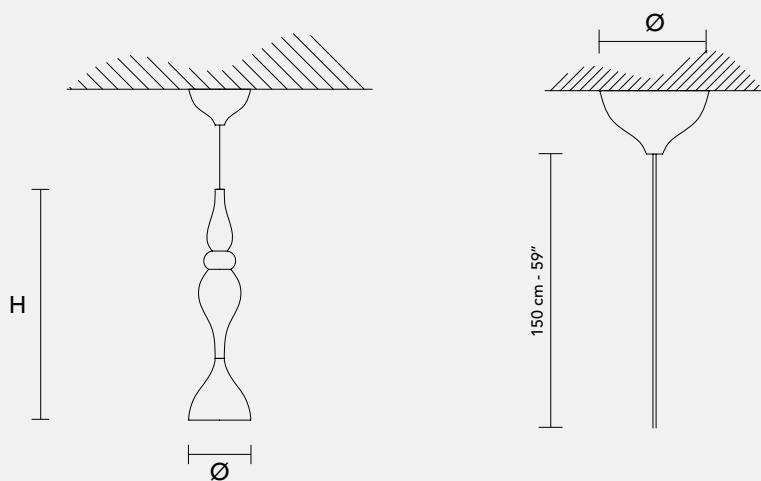

DROPOP S50

Design by: Cambia, Scatena, Turini

Installazione modulare, disponibile in 3 varianti: sospensione, plafoniera o decoro senza lampadina. Struttura in legno tornito, diffusore in metallo, illuminazione LED.

Modular Installation, available in 3 versions: suspension, ceiling or decoration without light. Turned wood frame, metal diffuser, LED bulb.

Modulare Installation, erhältlich in 3 Versionen: Aufhängung, Deckenbefestigung oder Dekoration ohne Lampen. Abgerundeter Holzrahmen, Metall-Diffusor, LED Lampen.

H 50 cm
19.68"

Ø 16 cm
6.29"

Peso: 00 kg **Imballo:** 00 m³
Weight: 00 lb **Packing:** 00 ft³

Rosone: Metallo verniciato Ø 14 cm
Canopy: Painted Metal Ø 5.51"

LED VERSION

1 x G53 x 15W max 3000°K

HALOGEN VERSION