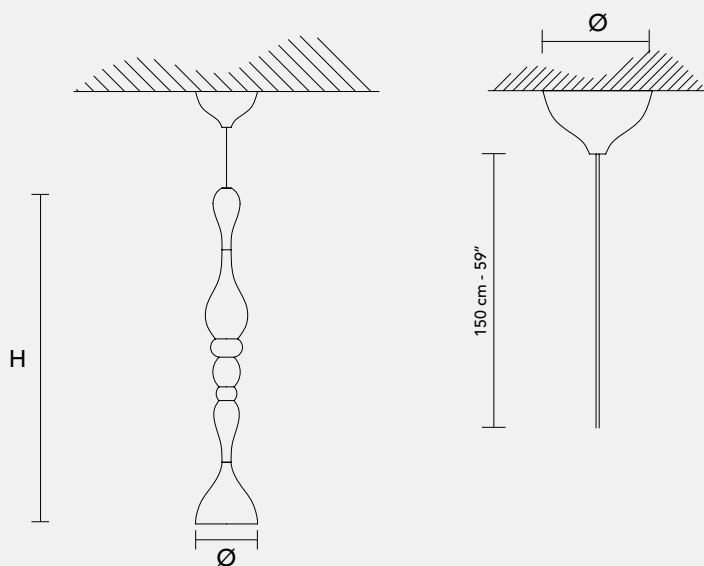

DROPOP S75

Design by: Cambia, Scatena, Turini

Installazione modulare, disponibile in 3 varianti: sospensione, plafoniera o decoro senza lampadina. Struttura in legno tornito, diffusore in metallo, illuminazione LED.

Modular Installation, available in 3 versions: suspension, ceiling or decoration without light. Turned wood frame, metal diffuser, LED bulb.

Modulare Installation, erhältlich in 3 Versionen: Aufhängung, Deckenbefestigung oder Dekoration ohne Lampen. Abgerundeter Holzrahmen, Metall-Diffusor, LED Lampen.

H 75 cm
29.52"

Ø 16 cm
6.29"

Peso: 00 kg **Imballo:** 00 m³
Weight: 00 lb **Packing:** 00 ft³

Rosone: Metallo verniciato Ø 14 cm
Canopy: Painted Metal Ø 5.51"

LED VERSION

1 x G53 x 15W max 3000°K

HALOGEN VERSION