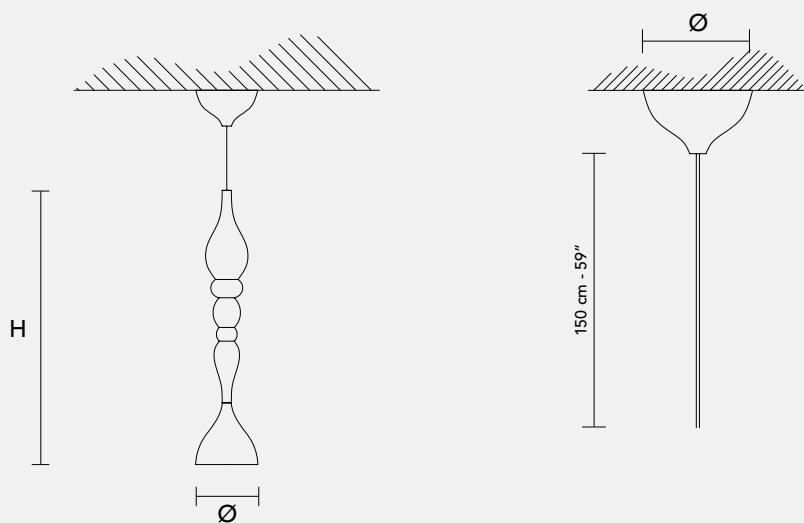

DROPOP S60

Design by: Cambia, Scatena, Turini

Installazione modulare, disponibile in 3 varianti: sospensione, plafoniera o decoro senza lampadina. Struttura in legno tornito, diffusore in metallo, illuminazione LED.

Modular Installation, available in 3 versions: suspension, ceiling or decoration without light. Turned wood frame, metal diffuser, LED bulb.

Modulare Installation, erhältlich in 3 Versionen: Aufhängung, Deckenbefestigung oder Dekoration ohne Lampen. Abgerundeter Holzrahmen, Metall-Diffusor, LED Lampen.

H 60 cm
23.62"

Ø 16 cm
6.29"

Peso: 00 kg Imballo: 00 m³
Weight: 00 lb Packing: 00 ft³

Rosone: Metallo verniciato Ø 14 cm
Canopy: Painted Metal Ø 5.51"

LED VERSION

1 x G53 x 15W max 3000°K

HALOGEN VERSION

1 x G53 x 50W max
Alogena
Halogen