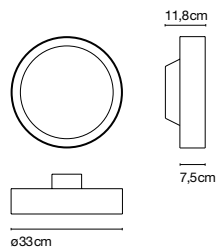

Plaff-on! 33