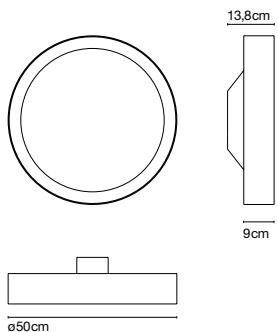

Plaff-on! 50