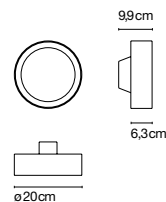

Plaff-on! 20