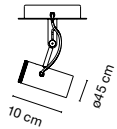

Polo Spot

Ceiling accessory

Polo Spot

LED 7W 350mA 3000K
520lm (included)

Black electrical cord

Body and diffuser in lacquered aluminium.
Reflector with 36 degree aperture.

- Black (RAL 9005)
- White (RAL 9010)

- [Download](#) Assembly Instructions
- [Download](#) Photometric Data
- [Download](#) 2D
- [Download](#) 3D
- [Download](#) Energy label