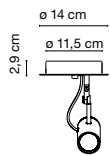

Polo Spot

Ceiling accessory

Polo Spot

LED 7W 350mA 3000K
520lm (included)

Black electrical cord

Body and diffuser in lacquered aluminium.
Reflector with 36 degree aperture.

- Black (RAL 9005)
- White (RAL 9010)

- [Download](#) Assembly Instructions
- [Download](#) Photometric Data
- [Download](#) 2D
- [Download](#) 3D
- [Download](#) Energy label