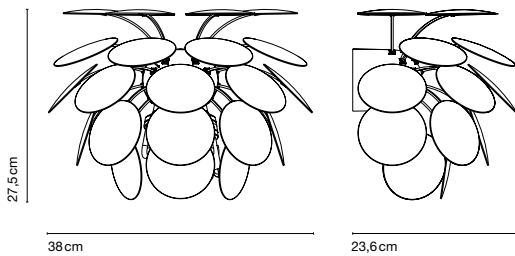

# **Discocó** Christophe Mathieu

**marset**

**Discocó A**

Opaque discs made in moulded ABS. Chromed semi-sphere.

**Discocó A**

2x E14 LED 5W

- White
- Grey (Ral 7037)
- Beige (Ral 1001)
- Black-gold (Ral 9004-Gold)

- [Download](#) Assembly Instructions
- [Download](#) 2D
- [Download](#) 3D
- [Download](#) Energy label

**Range**

**Watch the video**

info@marset.com  
www.marset.com

Exuberant even when turned off, the richness of the light issuing from the Discocó lamp provides direct downward illumination along with a dramatic play of lights and soft shadows.