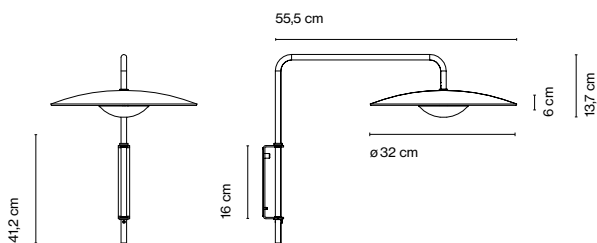

Ginger
Joan Gaspar

marset

Ginger A

Ginger A

18 LED SMD 8W 700mA
2700K 3000lm
(included)

- Oak
- Wenge

Black electrical cord

Pressed wood diffuser of 4 mm in natural oak or wenge. Injected aluminium dissipater and metal structure in lacquered black matte.

- [Download](#) Assembly Instructions
- [Download](#) Photometric Data
- [Download](#) 2D
- [Download](#) 3D
- [Download](#) Energy label

Range

Watch the video
info@marset.com
www.marset.com

This wall version adds a simple folding structure to the lampshade, turning it into the perfect lamp for the head of a bed, to illuminate a reading corner or even to be used as an occasional lamp over a table.