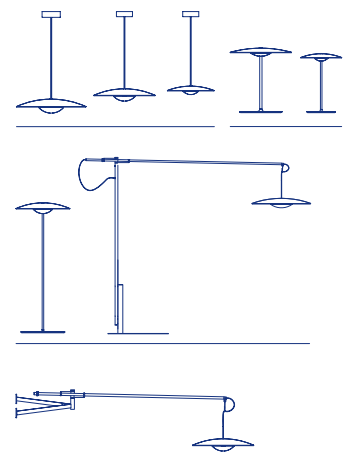

Ginger
Joan Gaspar

marset

Ginger A

Ginger A

18 LED SMD 8W 700mA
2700K 3000lm
(included)

- Oak
- Wenge

Black electrical cord

Pressed wood diffuser of 4 mm in natural oak or wenge. Injected aluminium dissipater and metal structure in lacquered black matte.

- [Download](#) Assembly Instructions
- [Download](#) Photometric Data
- [Download](#) 2D
- [Download](#) 3D
- [Download](#) Energy label

Range

Watch the video
info@marset.com
www.marset.com

This wall version adds a simple folding structure to the lampshade, turning it into the perfect lamp for the head of a bed, to illuminate a reading corner or even to be used as an occasional lamp over a table.