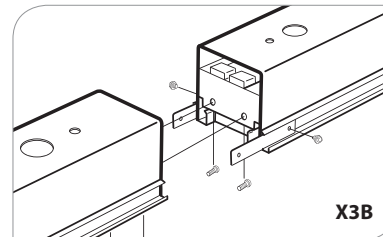

P43 | Asymmetric Wall Wash

4" Recessed

PRUDENTIAL LTG.

PRULITE.COM 213.746.0360

P43 Wall Wash visual continuity with P43 open office SAL lens

MOUNTING LOCATIONS

CEILING SYSTEMS

ADJOINING DETAILS