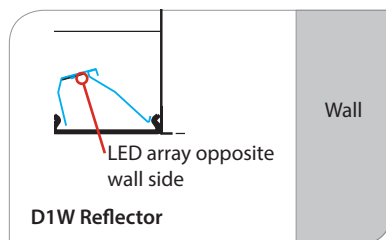

WALL WASH/GRAZE REFLECTOR & LENS ORIENTATION

Prudential Ltg. reserves the right to change design specifications or materials without notice. Please visit prulite.com for most current data. © 2014 All rights reserved - All products manufactured at: Prudential Ltg. 1774 E. 21st Street, Los Angeles, CA 90058