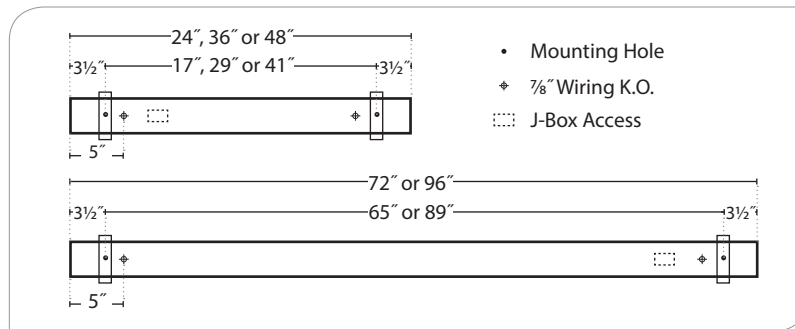

P43 | Asymmetric Wall Wash

4" Recessed

PRUDENTIAL LTG.

PRULITE.COM 213.746.0360

P43 Wall Wash visual continuity with P43 open office SAL lens

MOUNTING LOCATIONS

CEILING SYSTEMS

ADJOINING DETAILS