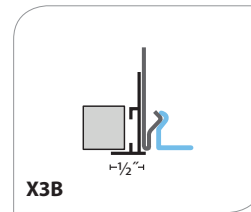

P43 | Asymmetric Wall Wash

4" Recessed

PRUDENTIAL LTG.

PRULITE.COM 213.746.0360

P43 Wall Wash visual continuity with P43 open office SAL lens

MOUNTING LOCATIONS

CEILING SYSTEMS

ADJOINING DETAILS