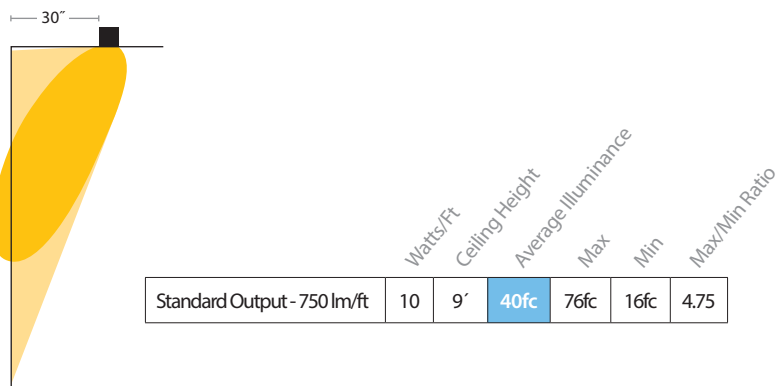

Smooth Wall Washing

A 25° beam washes the wall evenly with a peak near eye level. We encourage comparisons with other fixtures and recommend 30"- 36" distance from wall surface for best results.

Footcandles on Wall