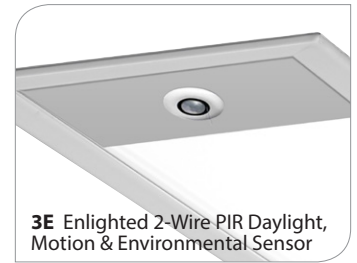

P43 | Asymmetric Wall Wash

4" Recessed

PRUDENTIAL LTG.

PRULITE.COM 213.746.0360

NEW YSW – Seashell White (Matte)	NEW YCH – Champagne (Metallic)
YSL – Silver (Metallic)	YPE – Pewter (Matte)
YRG – Rain Grey (Gloss)	YSTM – Storm Grey (Matte)
NEW YBK – Black (Matte)	YBB – Black (Semi Gloss)
YSKM – Sky (Matte)	NEW YMB – Military Blue (Matte)
NEW YIB – Interstate Blue (Matte)	YSAM – Sapphire (Matte)
NEW YFGM – Forest Green (Matte)	YBR – Bronze (Matte)
YBY – Boysenberry (Matte)	YSRM – Sunset Red (Matte)
NEW YOR – Orange (Matte)	YDAM – Daffodil (Matte)

CONTROL SENSORS

NOTE: Sensor plate will match fixture color finish

Consult factory for other sensors, please email:
info@prulite.com

Choose from one of our Premium Colors with no set-up fee.

For paint chip samples, please e-mail:
info@prulite.com

Prudential Ltg. reserves the right to change design specifications or materials without notice. Please visit prulite.com for most current data.
© 2014 All rights reserved – All products manufactured at: Prudential Ltg. 1774 E. 21st Street, Los Angeles, CA 90058