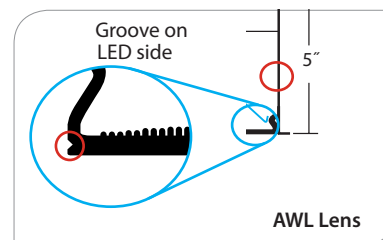

WALL WASH/GRAZE REFLECTOR & LENS ORIENTATION

Prudential Ltg. reserves the right to change design specifications or materials without notice. Please visit prulite.com for most current data. © 2014 All rights reserved - All products manufactured at: Prudential Ltg. 1774 E. 21st Street, Los Angeles, CA 90058