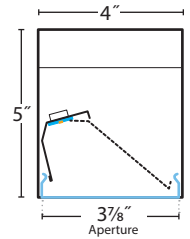

Superior optics for smooth gradient wall washes.

Outstanding performance at 80+ lm/w, no open cavity or unsightly mechanical kicker, P43 wall wash has a visual continuity with other P40 Series luminaires. See also Bionic Wall Wash (aluminum housing).

P40 Series includes:

- P40 - Direct Linear (Wash & Graze Optics)
- P46 - Direct/Indirect Linear (Wash & Graze Optics)
- P42 - 1" Regress Recessed Linear

P43-LED3-SO-AWL-D1W

3064	Delivered Lumens
39	Watts
82	lm/w
3000	CCT

UP TO **82** LM/W

	LO	MO	SO	HO
lm/ft	375	560	750	800
w/ft	5	7	10	12

[CLICK HERE](#)

Lumen output may vary +/- 5%
3000K used for lm/ft estimates above
3500K +2% If, 4000K +4%, 2700K -2%
-10% LLF for 90 CRI (4K, 3500K and 3K)

See LED Details PDF for more info

SERIES	LED COLOR	OUTPUT	NOMINAL LENGTH	TRIM COLOR	SHIELDING	DISTRIBUTION	CIRCUITING	VOLTAGE	CEILING SYSTEMS	DRIVERS	OPTIONS & CONTROLS
P43	LED27 2700K (90CRI) LED3 3000K LED35 3500K LED4 4000K LED3-90 90CRI LED35-90 90CRI LED4-90 90CRI	LO Low MO Medium SO Standard HO High PROG Programmable Light Output (Specify desired lm/ft or w/ft)	2' 3' 4' 6' 8' R (Row length) NOTE: Individual fixtures are not intended for row mounting	TMW Textured Matte White (Standard) YGW Gloss White Y Premium Color CC Custom Color	AWL Acrylic Wall Wash Lens (D1W only)	D1W Wall Wash (AWL only)	SC Single Circuit	UNV (120-277) 347 (Emergency battery requires a Step Down transformer)	X1 T-Bar 15/16" & 9/16" Exposed X2 Dimensional T-Bar Armstrong Interlude® X3B Hard Ceiling Flange Trim (Overhead mounting brackets) X6 Slot Grid X7 Hard Ceiling Trimless Mud-over (Concealed flange)	ND Non-Dimming DM10 0-10v, 10% Dimming (Standard) DM01 0-10v, 1% Dimming STEP Step Dimming, 100-50-Off, Osram NOTE: Lumens and watts per foot may differ for STEP drivers, consult factory LDE5 5%, Lutron (Ecosystem) LDE1 1%, Lutron (Soft Fade to Black, Ecosystem) L3DA 1%, Lutron, 3 Wire ECO 1% 0-10v, EldoLED ECDA 1% DALI, EldoLED SOLO 0.1% 0-10v, EldoLED (Dim to Dark) SODA 0.1% DALI, EldoLED (Dim to Dark)	EML Emergency Battery, Low (D1, D1W - 850 delivered lumens, D1G - 600) EMH Emergency Battery, High (D1, D1W - 1175 delivered lumens, D1G - 900) CP Chicago Plenum PRUBIN Meticulous Binning and Labeling every LED Board within a 2-Step MacAdams Ellipse SENSORS: 205 WattStopper PIR Occupancy 205-STEP: Dim to 50% 205-DM: Dim to 10% / 1% LUX Phillips DLH 3E Enlighted 2-Wire DLH & Environmental CORNERS: C2 90° 2-Way Lit C2X Special Angled Connector (Consult factory)

Prudential Ltg. reserves the right to change design specifications or materials without notice. Please visit prulite.com for most current data.
© 2014 All rights reserved - All products manufactured at: Prudential Ltg. 1774 E. 21st Street, Los Angeles, CA 90058