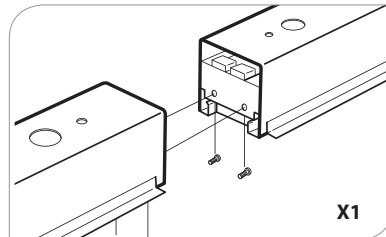

P43 | Asymmetric Wall Wash

4" Recessed

PRUDENTIAL LTG.

PRULITE.COM 213.746.0360

P43 Wall Wash visual continuity with P43 open office SAL lens

MOUNTING LOCATIONS

CEILING SYSTEMS

ADJOINING DETAILS