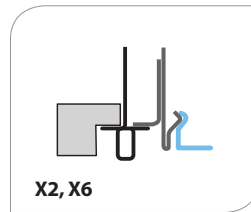

P43 | Asymmetric Wall Wash

4" Recessed

PRUDENTIAL LTG.

PRULITE.COM 213.746.0360

P43 Wall Wash visual continuity with P43 open office SAL lens

MOUNTING LOCATIONS

CEILING SYSTEMS

ADJOINING DETAILS