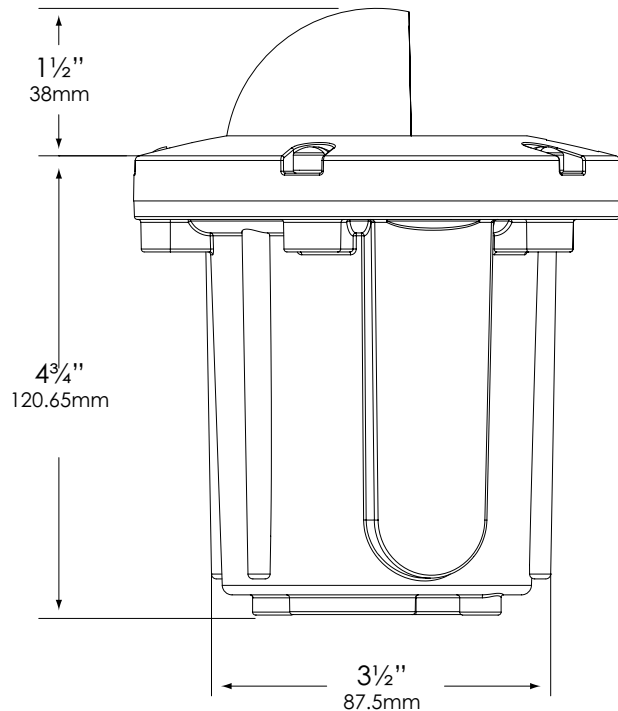

SOCKET/LAMP HOLDER:

Top grade ceramic socket with nickel contacts, stainless steel springs, and Teflon-jacketed wire leads.

LENS:

Clear, convex, tempered, shock & heat-resistant, soda-lime glass lens .

LAMP/LED TYPE:

MR-16 Halogen – 50W maximum. LN-20 BAB/FG (20W) Standard.

OPTICS/AIMING:

Adjustable lamp bracket provides up to 25° of tilt as well as 360° rotation of housing for precise beam control. Lamp bracket can be locked into

place to prevent disrupting lamp position when relamping.

MOUNTING:

In-grade. Mounting accessories not required.

FASTENERS:

All fasteners are stainless steel.

WIRING:

Prewired with a three-foot pigtail of 18-2 direct-burial cable and underground connectors for a secure connection to supply cable.

CERTIFICATION:

UL Listed to U.S. and Canadian safety standards for low voltage landscape luminaires (UL 1838). Maximum wattages allowed by Underwriters Laboratories (UL) for U.S. and Canadian markets may vary. Maximum wattages specified are Underwriters Laboratories U.S. standard. Please contact Vista for any questions about maximum wattages allowed by UL Canadian standards.

All Vista luminaires are **MADE IN U.S.A.**

DIMENSIONS:

Vista Professional Outdoor Lighting reserves the right to modify the design and/or construction of the fixture shown without further notification.