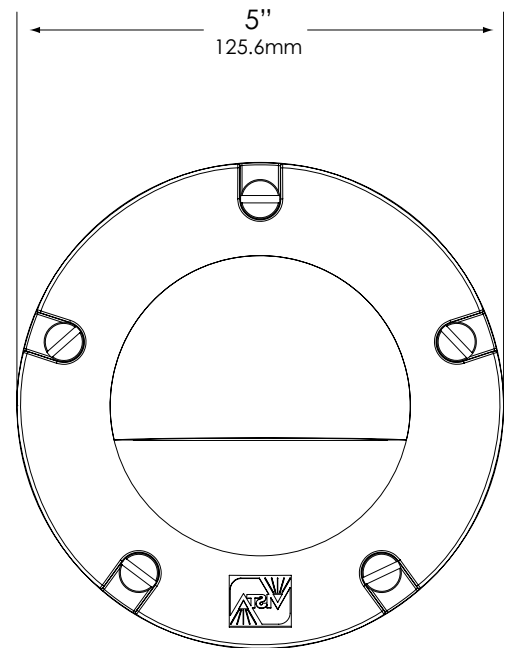

SOCKET/LAMP HOLDER:

Top grade ceramic socket with nickel contacts, stainless steel springs, and Teflon-jacketed wire leads.

LENS:

Clear, convex, tempered, shock & heat-resistant, soda-lime glass lens .

LAMP/LED TYPE:

MR-16 Halogen – 50W maximum. LN-20 BAB/FG (20W) Standard.

OPTICS/AIMING:

Adjustable lamp bracket provides up to 25° of tilt as well as 360° rotation of housing for precise beam control. Lamp bracket can be locked into

place to prevent disrupting lamp position when relamping.

MOUNTING:

In-grade. Mounting accessories not required.

FASTENERS:

All fasteners are stainless steel.

WIRING:

Prewired with a three-foot pigtail of 18-2 direct-burial cable and underground connectors for a secure connection to supply cable.

CERTIFICATION:

UL Listed to U.S. and Canadian safety standards for low voltage landscape luminaires (UL 1838). Maximum wattages allowed by Underwriters Laboratories (UL) for U.S. and Canadian markets may vary. Maximum wattages specified are Underwriters Laboratories U.S. standard. Please contact Vista for any questions about maximum wattages allowed by UL Canadian standards.

All Vista luminaires are **MADE IN U.S.A.**

DIMENSIONS:

Vista Professional Outdoor Lighting reserves the right to modify the design and/or construction of the fixture shown without further notification.