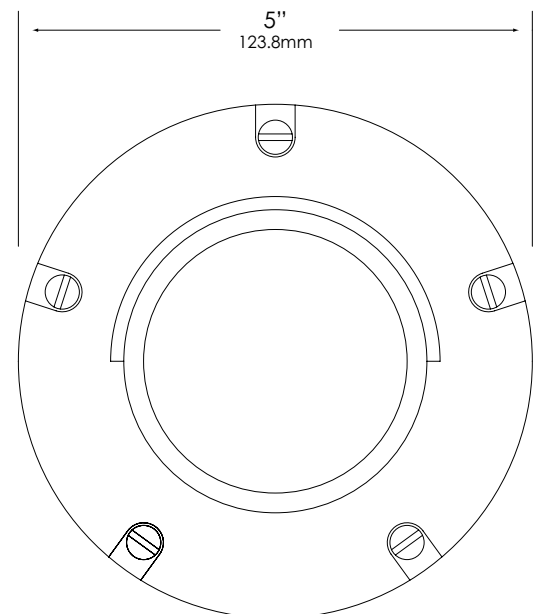

LENS:

Clear, tempered, shock and heat-resistant, soda-lime glass lens- crowned (convex) to promote water runoff. Optical effect lenses are available.

LAMP TYPE:

MR-16 Halogen – 50W maximum. LN-20 BAB/FG (20W) Standard.

OPTICS/AIMING:

Adjustable lamp bracket provides up to ±25° of tilt as well as 360° rotation of housing for precise beam control. Lamp bracket can be locked into place to prevent disrupting lamp position when relamping.

MOUNTING:

In-grade. Conduit mount fixtures have two ¾" NPT inlets on bottom. Optional concrete mounting kit available.

FASTENERS/INSERTS:

All fasteners are stainless steel with brass inserts.

WIRING:

Prewired with a three-foot pigtail of 18-2 direct-burial cable and underground connectors for a secure connection to supply cable.

CERTIFICATION:

UL Listed to U.S. and Canadian safety standards for low voltage landscape luminaires (UL 1838). Maximum wattages allowed by Underwriters Laboratories (UL) for U.S. and Canadian markets may vary. Maximum wattages specified are Underwriters Laboratories U.S. standard. Please contact Vista for any questions about maximum wattages allowed by UL Canadian standards. This luminaire has an ingress protection rating of IP67 for protection against detrimental dust intrusion as well as penetration of water under submersion.

All Vista luminaires are **MADE IN U.S.A.**

DIMENSIONS:

Vista Professional Outdoor Lighting reserves the right to modify the design and/or construction of the fixture shown without further notification.