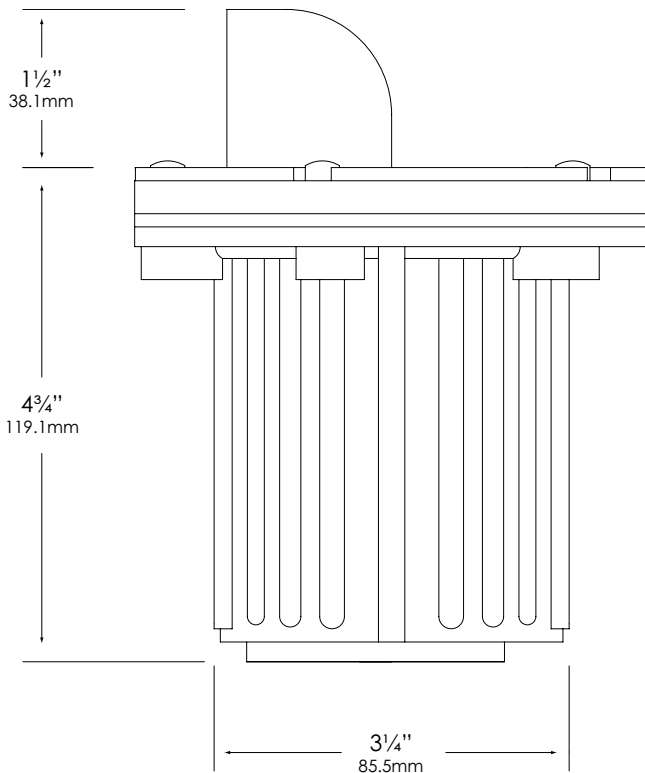

LENS:

Clear, tempered, shock and heat-resistant, soda-lime glass lens- crowned (convex) to promote water runoff. Optical effect lenses are available.

LAMP TYPE:

MR-16 Halogen – 50W maximum. LN-20 BAB/FG (20W) Standard.

OPTICS/AIMING:

Adjustable lamp bracket provides up to ±25° of tilt as well as 360° rotation of housing for precise beam control. Lamp bracket can be locked into place to prevent disrupting lamp position when relamping.

MOUNTING:

In-grade. Conduit mount fixtures have two ¾" NPT inlets on bottom. Optional concrete mounting kit available.

FASTENERS/INSERTS:

All fasteners are stainless steel with brass inserts.

WIRING:

Prewired with a three-foot pigtail of 18-2 direct-burial cable and underground connectors for a secure connection to supply cable.

CERTIFICATION:

UL Listed to U.S. and Canadian safety standards for low voltage landscape luminaires (UL 1838). Maximum wattages allowed by Underwriters Laboratories (UL) for U.S. and Canadian markets may vary. Maximum wattages specified are Underwriters Laboratories U.S. standard. Please contact Vista for any questions about maximum wattages allowed by UL Canadian standards. This luminaire has an ingress protection rating of IP67 for protection against detrimental dust intrusion as well as penetration of water under submersion.

All Vista luminaires are **MADE IN U.S.A.**

DIMENSIONS:

Vista Professional Outdoor Lighting reserves the right to modify the design and/or construction of the fixture shown without further notification.