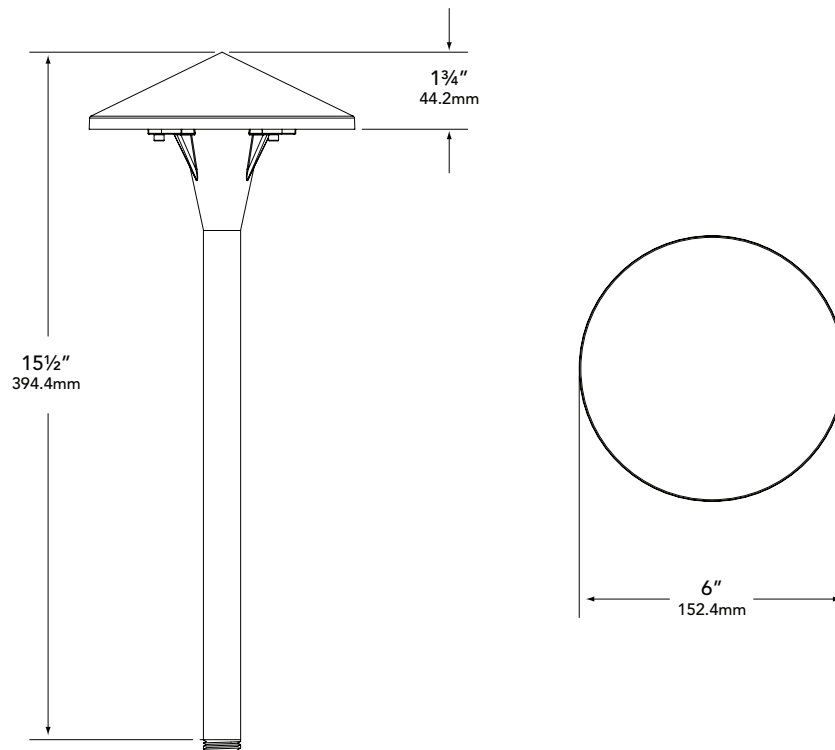

LENS:

Clear, high-impact, polycarbonate lens.

LAMP TYPE:

Vista T3 LED lamp only, 2.5 watt standard.

ELECTRICAL:

Input voltage range 9–15V AC, regulated to achieve uniform illumination throughout the cable run of fixtures. Integral surge & reverse polarity protection.

MOUNTING:

Bottom of stem threaded with ½" NPT. Fixture may be mounted into threaded hubs in junction boxes, ground stakes, or floor-mounting canopies. Please see fixture ordering information for mounting selection.

FASTENERS:

All fasteners are stainless steel.

WIRING:

Prewired with a three-foot pigtail of 18-2 direct-burial cable and underground connectors for a secure connection to supply cable.

All Vista luminaires are **MADE IN U.S.A.**

DIMENSIONS:

Vista Professional Outdoor Lighting reserves the right to modify the design and/or construction of the fixture shown without further notification.

SPECIFICATION SHEET

MODEL 6509 Landscape Series • Path & Spread Lights