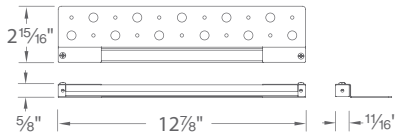

PRODUCT DESCRIPTION

Hardscape luminaire. Multiple mounting options with durable aluminum construction.

FEATURES

- Conveniently adapts into existing 12V system
- Translucent diffuser eliminates worrisome hotspots for even light projection
- Mounting options included; stainless steel under capstone brackets, clips and hardware
- Simple two screw mounting option into handrails, bench seats, decks, steps and fences
- IP66 rated, protected against high pressure water jets
- Potted electronics and conformal coated LEDs for long term moisture protection
- Maintains constant lumen output against voltage drop
- UL 1838 Listed

SPECIFICATIONS

Input: 9 - 15VAC (Transformer is required)
Power: 6.5W / 10.1VA
Brightness: 185 lm
CRI: 90+
Rated Life: 70,000 hours