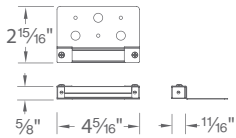

HARDSCAPE - 3"

7031

WAC

LANDSCAPE LIGHTING

Fixture Type:

Catalog Number:

Project: _____

Location: _____

PRODUCT DESCRIPTION

Hardscape luminaire. Multiple mounting options with durable aluminum construction.

FEATURES

- Conveniently adapts into existing 12V system
- Translucent diffuser eliminates worrisome hotspots for even light projection
- Mounting options included; stainless steel under capstone brackets, clips and hardware
- Simple two screw mounting option into handrails, bench seats, decks, steps and fences
- IP66 rated, protected against high pressure water jets
- Potted electronics and conformal coated LEDs for long term moisture protection
- Maintains constant lumen output against voltage drop
- UL 1838 Listed

SPECIFICATIONS

Input: 9 - 15VAC (Transformer is required)
Power: 1.4W / 2.5VA
Brightness: 40 lm
CRI: 90+
Rated Life: 70,000 hours