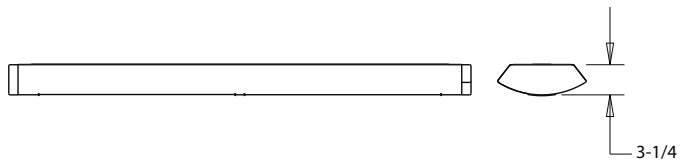

Ordering Information:

Example: (10125-8-3T5HO-S-PF-WH-AC48)

Model	Lamp Type	Side Body	Upper Body	Finish	Suspension Length	Options
10125-8	3T5 6 Lamp 168 Watt T5	S Solid PF Perforated	S Solid PF Perforated	WH White BK Black IN Iron RD Red SL Metallic Silver	AC48 48" Adjustable Aircraft Cable + Canopy (x2) AC96 96" Adjustable Aircraft Cable + Canopy (x2) ST24 24" Stem (x2); + Canopy (x2)	EM Emergency Ballast, 1400 lum
3T5HO	6 Lamp 324 Watt T5HO