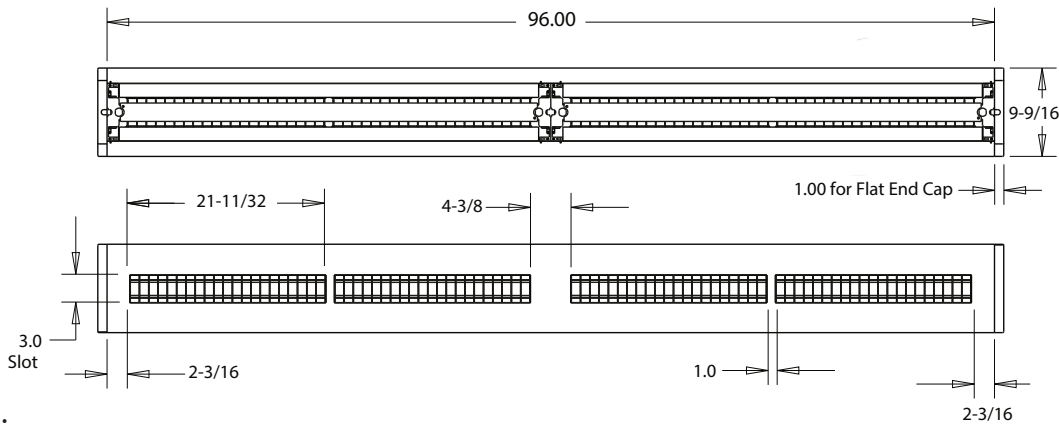

### SIZE

8ft.- W 9-5/8" x L 96" x H 3-1/4"

### ADDITIONAL FEATURES

- Die-formed steel housing with an open bottom
- Baffle Louver with riveted heavy duty die-cast aluminum mounting plates
- Die-cast aluminum joiners comes standard
- Housing can be differentiated by specifying perforations on the bottom sides parallel to the center slot, perforations on the top sides or both.
- Indirect/Direct: 70% Up, 30% Down
- Electronic, Multivolt (120-277)

Solid Side Body

Perforated Side Body