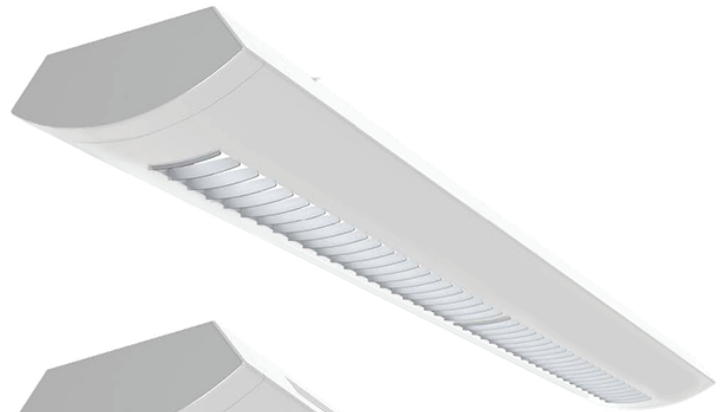

### INTENDED USE

Architectural linear fluorescent pendant lighting fixtures bring clean lines and clear light to commercial fluorescent or residential office lighting interiors. Our sleek, stylish fixtures offer highly effective and efficient lighting solutions for hotels, offices, retail outlets, restaurants, and more.

### SIZE

8ft.- W 9-5/8" x L 96" x H 3-1/4"

### ADDITIONAL FEATURES

- Die-formed steel housing with an open bottom
- Baffle Louver with riveted heavy duty die-cast aluminum mounting plates
- Die-cast aluminum joiners comes standard
- Housing can be differentiated by specifying perforations on the bottom sides parallel to the center slot, perforations on the top sides or both.
- Indirect/Direct: 70% Up, 30% Down
- Electronic, Multivolt (120-277)

Solid Side Body

Perforated Side Body