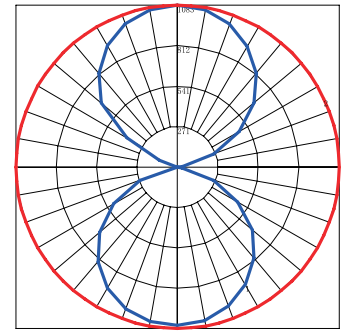

Ordering Information: Example: (11147-D-F-7-30K-DS)

Model	LED Wattage Lumen	Beam Spread	CRI	Color Temp	Options
11147	D Direct Only Wattage & Lumen Selectable	F2 Forward Throw	7 Standard 70+ CRI	30K² 3000K	DS Daylight sensor
	DI¹ Direct & Indirect 40 Watts 6056 Lumen	W Wide Throw	8 80+ CRI	40K 4000K 50K 5000K	OS/DS Occupancy Sensor with Daylight sensor Adjustable via DIP switch OS/DS-R Remote control for OS/DS 8EM 8W Emergency Battery Backup CEM 10W EM Pack for Cold Weather (-20°C - 55°C) SP 10Kv Surge Protector

¹40W and 6056L for both up and downlight
² Only available for Direct only fixture

Forward Throw
11147-D-F

Wide Throw
11147-D-W

Up & Down
11147-DI-F

COLOR TEMPERATURE GUIDE

2700K	3000K	3500K	4000K	5000K
WARM WHITE	SOFT WHITE GLOW	NEUTRAL GLOW	COOL WHITE GLOW	DAYLIGHT GLOW
friendly personal intimate	soft warm pleasing	sociable inviting non-threatening	neat clean efficient	bright cool alert
HOMES LIBRARIES RESTAURANTS	HOMES HOTEL ROOMS LOBBIES RETAIL STORES	EXECUTIVE OFFICES RECEPTION AREAS SUPERMARKETS	OFFICES CLASSROOMS MASS MERCHANDISERS SHOWROOMS	GRAPHICS INDUSTRY HOSPITALS GALLERIES BEAUTY SALONS
X	✓	X	✓	✓