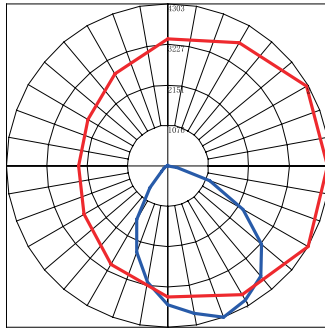

Ordering Information: Example: (11147-D-F-7-30K-DS)

Model	LED Wattage Lumen	Beam Spread	CRI	Color Temp	Options
11147	D Direct Only Wattage & Lumen Selectable	F2 Forward Throw	7 Standard 70+ CRI	30K² 3000K	DS Daylight sensor
	DI¹ Direct & Indirect 40 Watts 6056 Lumen	W Wide Throw	8 80+ CRI	40K 4000K 50K 5000K	OS/DS Occupancy Sensor with Daylight sensor Adjustable via DIP switch OS/DS-R Remote control for OS/DS 8EM 8W Emergency Battery Backup CEM 10W EM Pack for Cold Weather (-20°C - 55°C) SP 10Kv Surge Protector

¹40W and 6056L for both up and downlight
² Only available for Direct only fixture

Forward Throw
11147-D-F

Wide Throw
11147-D-W

Up & Down
11147-DI-F

COLOR TEMPERATURE GUIDE

2700K	3000K	3500K	4000K	5000K
WARM WHITE	SOFT WHITE GLOW	NEUTRAL GLOW	COOL WHITE GLOW	DAYLIGHT GLOW
friendly personal intimate	soft warm pleasing	sociable inviting non-threatening	neat clean efficient	bright cool alert
HOMES LIBRARIES RESTAURANTS	HOMES HOTEL ROOMS LOBBIES RETAIL STORES	EXECUTIVE OFFICES RECEPTION AREAS SUPERMARKETS	OFFICES CLASSROOMS MASS MERCHANDISERS SHOWROOMS	GRAPHICS INDUSTRY HOSPITALS GALLERIES BEAUTY SALONS
X	✓	X	✓	✓