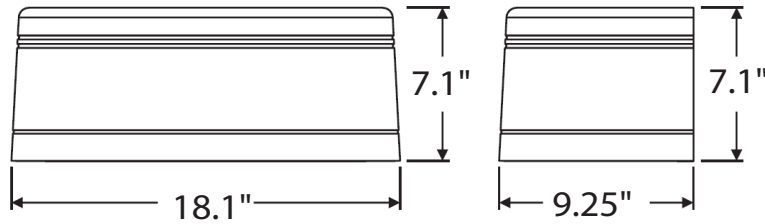

Ordering Information: Example: (11147-D-F-7-30K-DS)

Model	LED Wattage Lumen	Beam Spread	CRI	Color Temp	Options
11147	D Direct Only Wattage & Lumen Selectable	F2 Forward Throw	7 Standard 70+ CRI	30K² 3000K	DS Daylight sensor
	DI¹ Direct & Indirect 40 Watts 6056 Lumen	W Wide Throw	8 80+ CRI	40K 4000K 50K 5000K	OS/DS Occupancy Sensor with Daylight sensor Adjustable via DIP switch OS/DS-R Remote control for OS/DS 8EM 8W Emergency Battery Backup CEM 10W EM Pack for Cold Weather (-20°C - 55°C) SP 10Kv Surge Protector

¹40W and 6056L for both up and downlight
² Only available for Direct only fixture

Forward Throw
11147-D-F

Wide Throw
11147-D-W

Up & Down
11147-DI-F

COLOR TEMPERATURE GUIDE

2700K	3000K	3500K	4000K	5000K
WARM WHITE	SOFT WHITE GLOW	NEUTRAL GLOW	COOL WHITE GLOW	DAYLIGHT GLOW
friendly personal intimate	soft warm pleasing	sociable inviting non-threatening	neat clean efficient	bright cool alert
HOMES LIBRARIES RESTAURANTS	HOMES HOTEL ROOMS LOBBIES RETAIL STORES	EXECUTIVE OFFICES RECEPTION AREAS SUPERMARKETS	OFFICES CLASSROOMS MASS MERCHANDISERS SHOWROOMS	GRAPHICS INDUSTRY HOSPITALS GALLERIES BEAUTY SALONS
X	✓	X	✓	✓