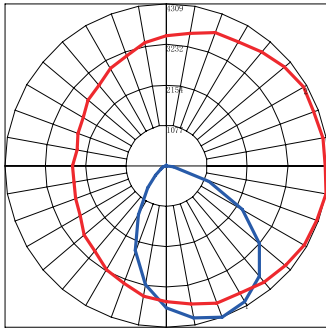

Listings: cULus, Suitable for Wet Location, Assembled in the USA, DLC Premium

Direct Only Selectable Wattage Lumen			
Wattage	Lumens (30K)	Lumens (40K)	Lumens (50K)
25W	2983L	3137L	3077L
45W	5419L	5857L	5535L
65W	7855L	8568L	7992L

Ordering Information: Example: (11147-D-F-7-30K-DS)

Model	LED Wattage Lumen	Beam Spread	CRI	Color Temp	Options
11147	D Direct Only Wattage & Lumen Selectable	F2 Forward Throw	7 Standard 70+ CRI	30K² 3000K	DS Daylight sensor
	DI¹ Direct & Indirect 40 Watts 6056 Lumen	W Wide Throw	8 80+ CRI	40K 4000K 50K 5000K	OS/DS Occupancy Sensor with Daylight sensor Adjustable via DIP switch OS/DS-R Remote control for OS/DS 8EM 8W Emergency Battery Backup CEM 10W EM Pack for Cold Weather (-20°C - 55°C) SP 10Kv Surge Protector

¹40W and 6056L for both up and downlight
² Only available for Direct only fixture

Forward Throw
11147-D-F

Wide Throw
11147-D-W

Up & Down
11147-DI-F

COLOR TEMPERATURE GUIDE

2700K	3000K	3500K	4000K	5000K
WARM WHITE	SOFT WHITE GLOW	NEUTRAL GLOW	COOL WHITE GLOW	DAYLIGHT GLOW
friendly personal intimate	soft warm pleasing	sociable inviting non-threatening	neat clean efficient	bright cool alert
HOMES LIBRARIES RESTAURANTS	HOMES HOTEL ROOMS LOBBIES RETAIL STORES	EXECUTIVE OFFICES RECEPTION AREAS SUPERMARKETS	OFFICES CLASSROOMS MASS MERCHANDISERS SHOWROOMS	GRAPHICS INDUSTRY HOSPITALS GALLERIES BEAUTY SALONS
X	✓	X	✓	✓