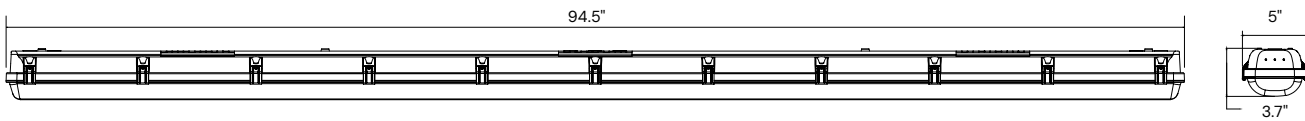

LINE DRAWINGS

4 Foot

8 Foot

OPTIONS