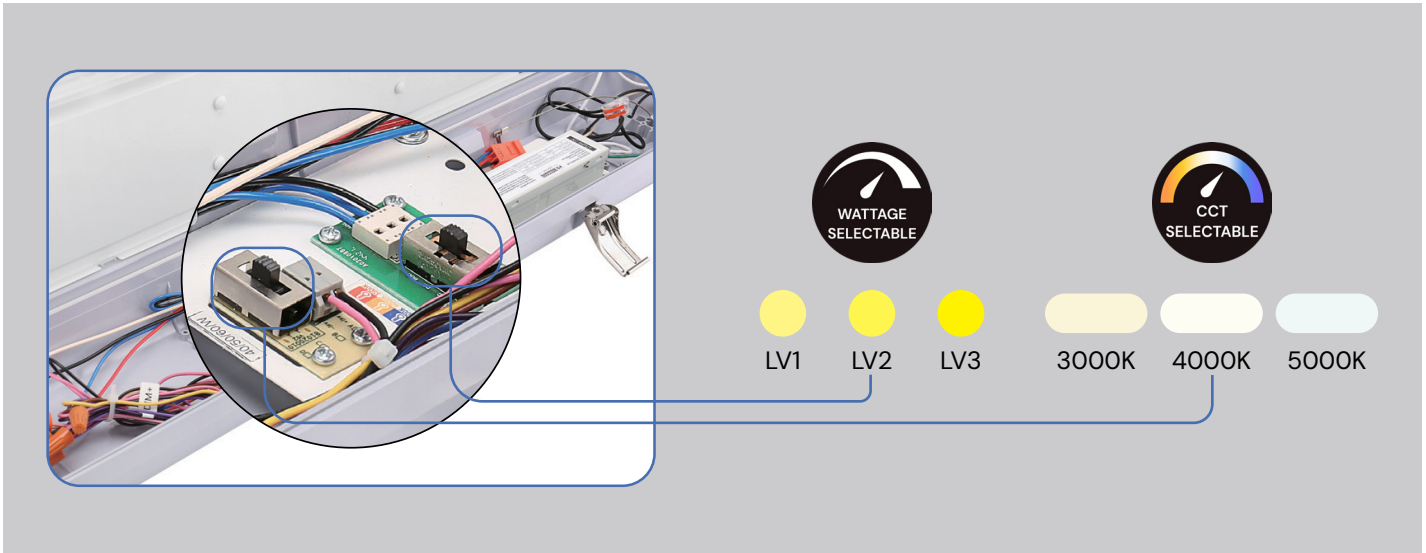

### INTENDED USE

Our Wet Location Linear Vapor Tight LED Light is designed for rugged environments, featuring a sealed, moisture-resistant housing that protects against dust, water, and environmental contaminants. Constructed from high-quality polycarbonate (PC) material, this fixture ensures exceptional durability and stability, while stainless steel clips allow for quick and secure installation. Offering adjustable lumen outputs and selectable color temperatures, it provides customizable illumination to suit various applications. For added versatility, optional emergency battery backup and sensor controls enhance performance and energy efficiency. Ideal for outdoor venues, canopies, locker rooms, parking garages, and industrial facilities, this vapor-tight LED fixture delivers long-lasting, reliable, and energy-efficient lighting in demanding conditions

## LINE DRAWINGS