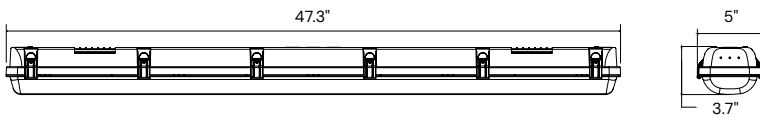

LINE DRAWINGS

4 Foot