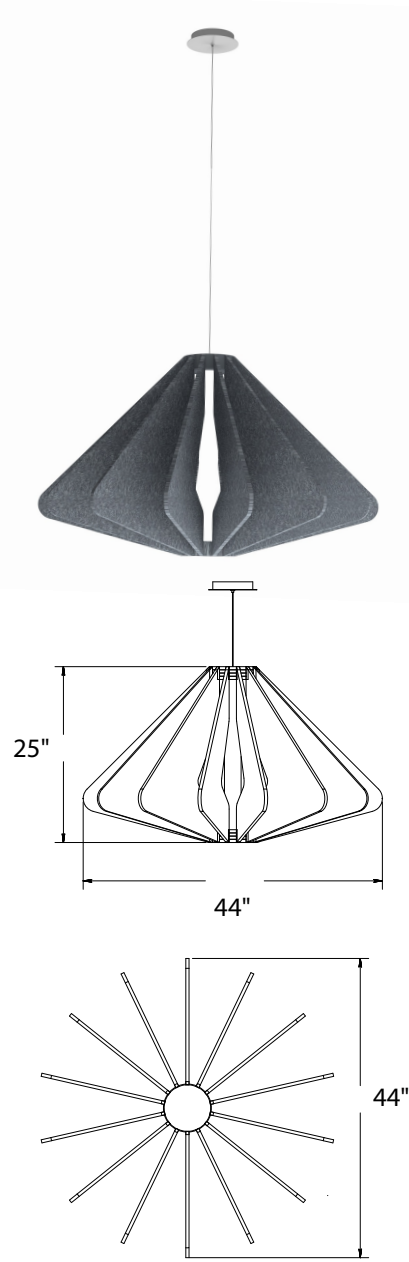

Type: Quantity:

FIXTURE SPECIFICATIONS

INTENDED USE

Featuring a large center light source with an output of 2,400 Lumens, our pendant mount LED fixture with sound absorbing acoustic felt is ideal for libraries, office spaces waiting rooms and more where sound absorption is required. Our felt is made of 12mm thick polyethylene terephthalate is made with at least 55% recycled content.

FEATURES

Construction: Sound absorbing acoustic felt is made of polyethylene terephthalate and is 12mm or 0.47" thick. Contains at least 55% recycled content.

Lens: Acrylic

Pendant Mounting: 10' max pendant mount hanging kit

Color Temperature: 3000K Soft White

Lumen: 2,400 Lumen

Wattage: 27 Watts

CRI: 90+

LED Life: 50,000 hrs

Power Factor: >0.90

Listings: Made in the USA

Warranty: 1 Years carefree for parts & components (labor not included)

ORDERING INFORMATION Example: (11178-WH-010)

Model	Acoustic Felt Finish	Driver	
11178	WH White	010 0-10V Dimming (120-277V) Standard	
	LG Light Gray		TRIELV Triac/ELV Dimming (120V)
	DG Dark Gray		
	XX³ Custom colors		

¹ Refers to the top and bottom faces of acoustic felt
² Refers to the vertical side faces of acoustic felt
³ View page 2 for available custom color finishes