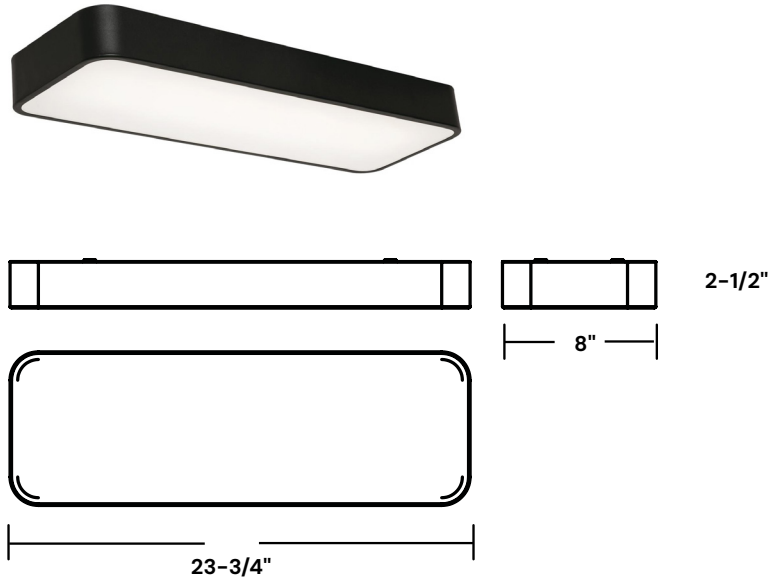

LINE DRAWINGS

24-Inches Length

11184-24