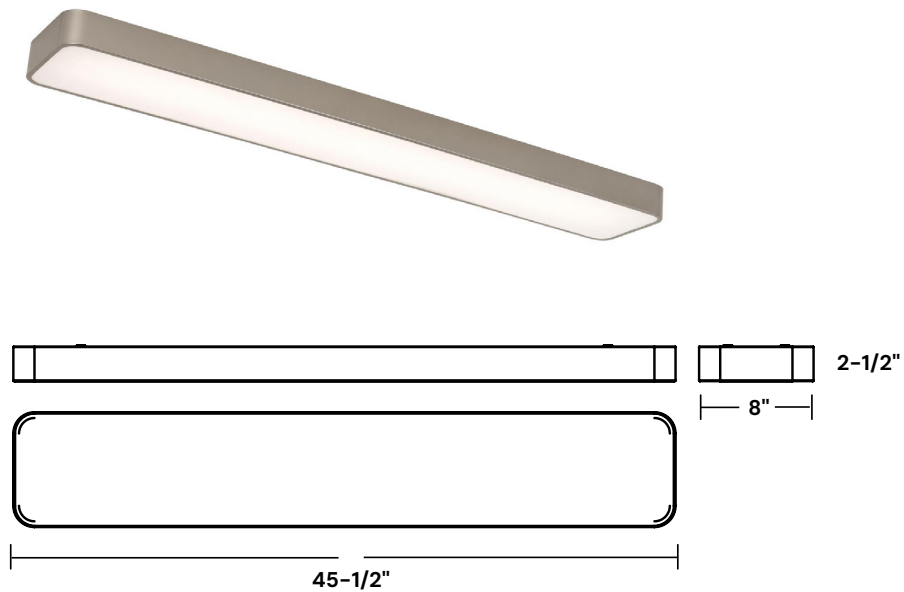

24-Inches Length  
11184-24

46-Inches Length  
11184-46

Size	Wattage	Lumens
24"	25W	1875 lm
46"	45W	3975 lm

24-Inches Length

11184-24

46-Inches Length

11184-46